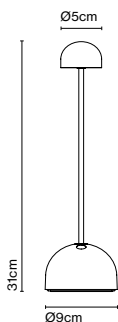

Sips Christophe Mathieu

marset

Sips

Sips

Light source:
LED SMD 2,2W 1,5 A 2700K CRI90 327lm
Luminaire:
in 5 Vdc 1,5A

LED included

Battery life time:
5 hours in peak power
10 hours in half power
20 hours in a quarter power

Charging time 10 h

Power adapter not included

Use a power adapter with the following specifications. Input: 5V DC 1.5 A

Coloured polycarbonate base and body, with white opal polyethylene diffuser. Stem made of steel. Non-slip black rubber on the base. Charging area protected by a black rubber. Micro-USB-C type charging cable.