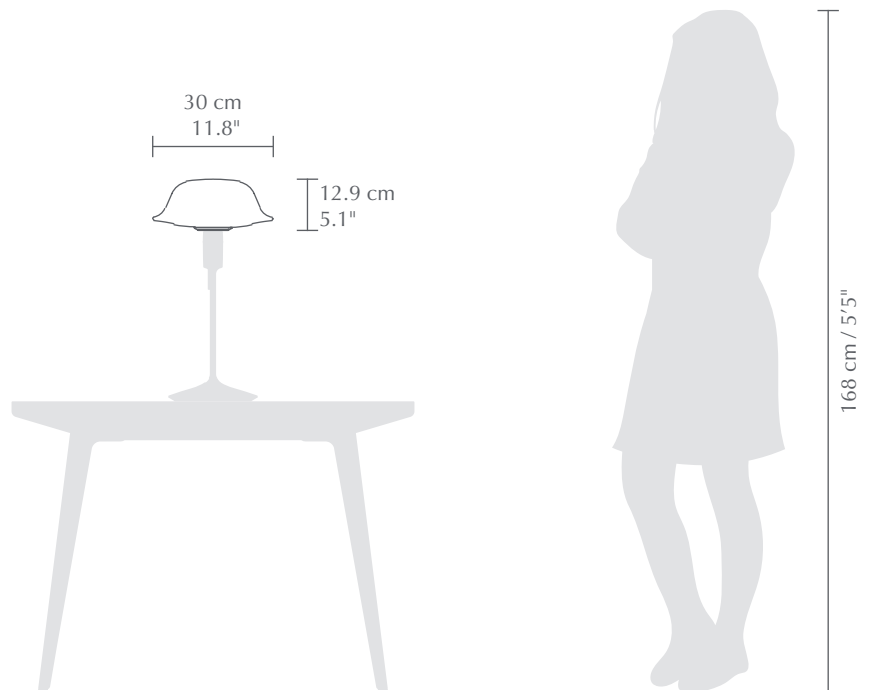

BUTLER

Designed by Søren Ravn Christensen

UIMAGE