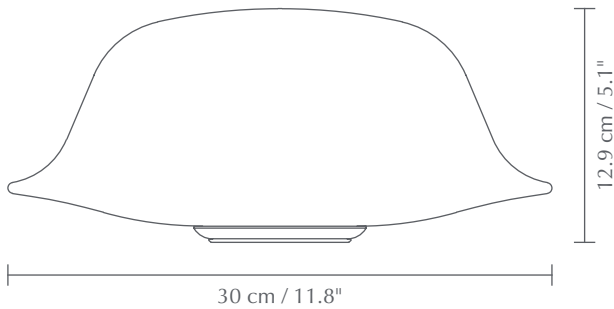

Colour variations

white