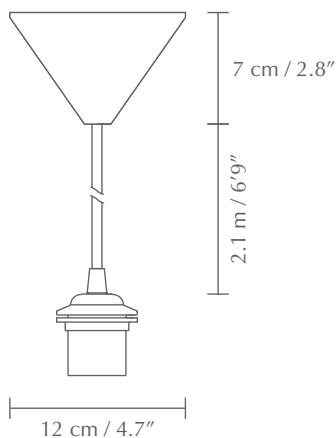

BUTLER

Designed by Søren Ravn Christensen

Pendant, floor and table lampshade
Compatible with E26 / E27

Flip 180°

DIMENSIONS

Ø: 30 cm / 11.8"
H: 12.9 cm / 5.1"

MATERIAL

Glass and steel

Ø: 12 cm / 4.7"

H: 7 cm / 2.8"

MATERIAL

2.1 m / 6'9" textile cord

WEIGHT INCL. PACKAGING

250 g / 0.6 lb

LIGHT SOURCE

E27 - max 15W LED (not included)

Max load capacity of 2.1 kg / 4.6 lb are allowed

MEDIA KIT

Photos and press material

Download at umage.presscloud.com

ORDERING INFORMATION

Cord set white

#4005

Cord set black

#4006

CREATE YOUR OWN LIGHTING SOLUTION

This modern and minimal cord set consists of 2.1 meters of textile cord, a canopy and an E27 socket. Available in a black or white finish, add our Idea LED bulb and UIMAGE lampshade to create your own unique lighting solution that compliments your home.