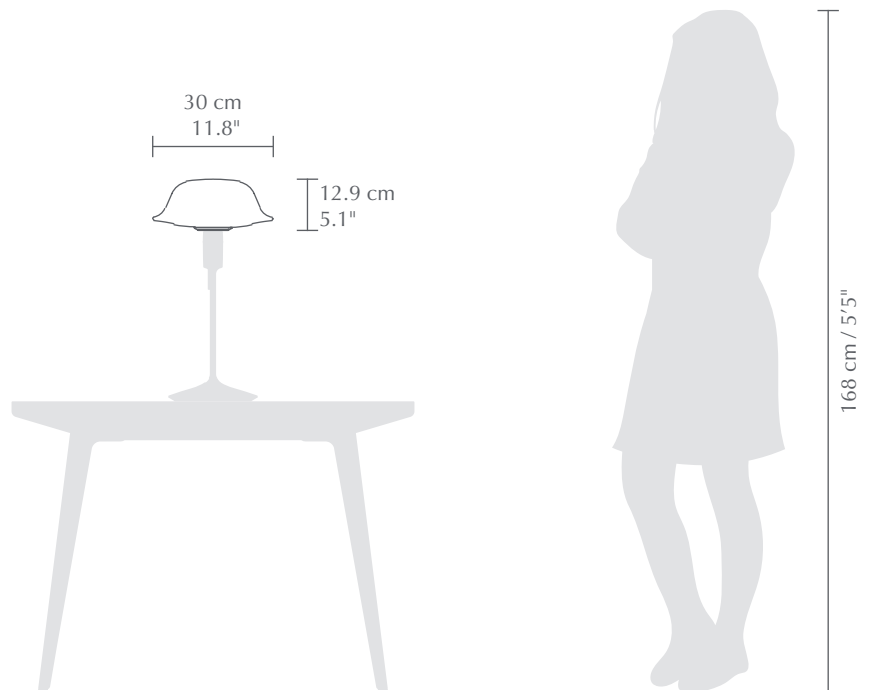

BUTLER

Designed by Søren Ravn Christensen