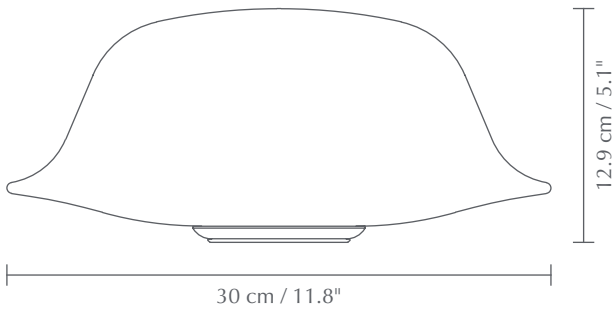

Colour variations

white