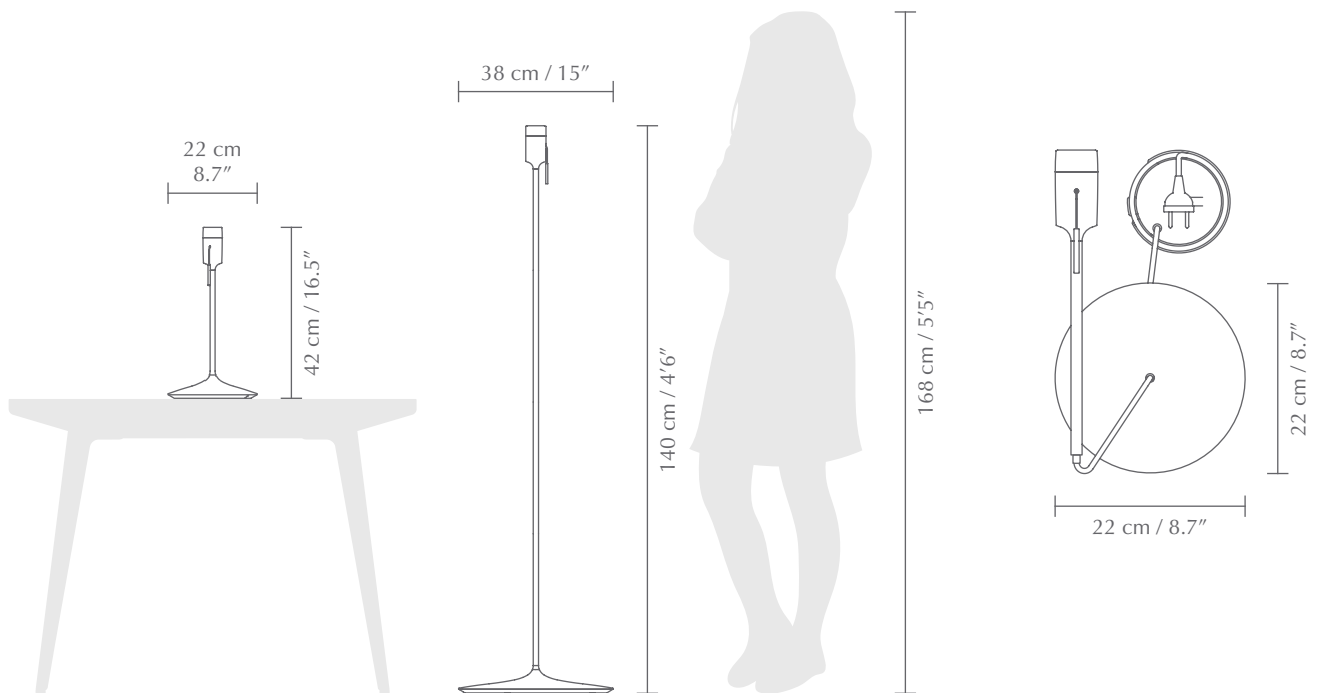

UMAGE

The specifications and dimensions are subject to change without notice. Document date: 26-02-2020 | info@umage.com | www.umage.com
Kongens Nytorv 15, DK-1050 Copenhagen K | +45 31 39 31 31 (tel) & 185 Wythe Ave 2FL, Brooklyn, NY 11249 | +1 646-790-7171 (tel)