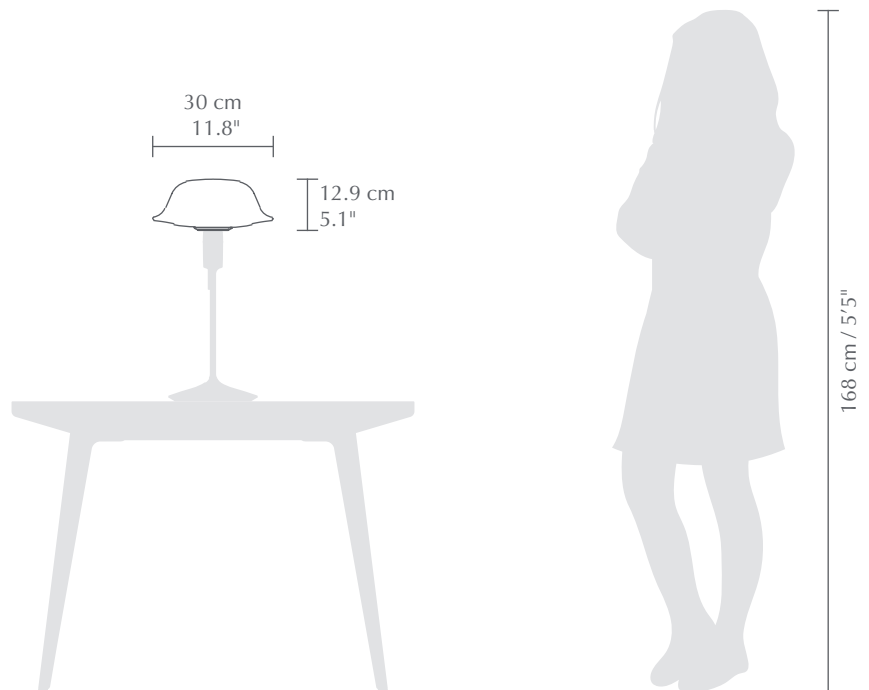

BUTLER

Designed by Søren Ravn Christensen

UIMAGE

The specifications and dimensions are subject to change without notice. Document date: 05-10-2022 | info@umage.com | umage.com
Havnegade 29, DK-1058 Copenhagen K | +45 31 39 31 31 (tel) & 185 Wythe Ave 2FL, Brooklyn, NY 11249 | +1 646-790-7171 (tel)