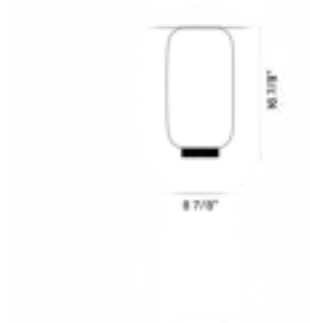

Chouchin Reverse 2, soffitto

technical details

FOSCARINI

Ceiling lamp with diffused and direct down light. The hand-blown cased glass diffuser is plain liquid coated with a glossy finish. With strong visual and furnishing impact, whether on or off, it is highly suited to private and contract settings. An anchoring solution has been designed using a smaller ring nut that adapts the glass to a standard mount for different models and can be glimpsed discretely, making the glass the absolute main feature of the space.

Chouchin Reverse 2

SCHEMATIC & LIGHT EMISSION

MATERIAL

Lacquered blow glass

COLORS

ACCESSORIES

Chouchin Reverse 2

LIGHT SOURCE

CERTIFICATIONS