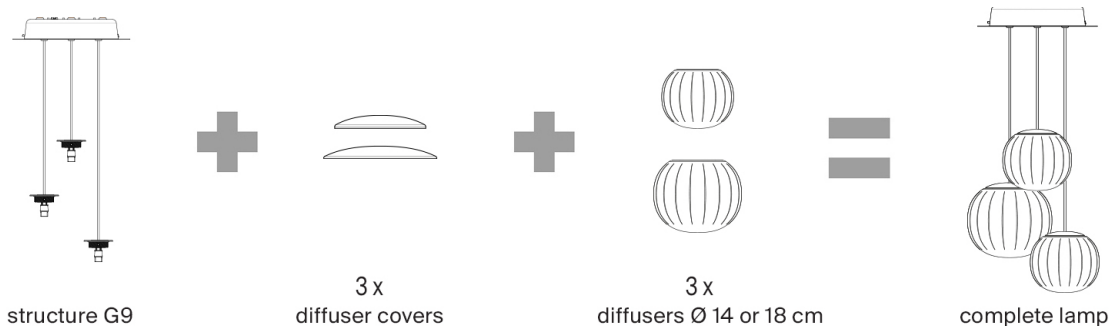

Description: The diffuser in opaline blown glass – whose surface is scanned by the repetition of slight vertical cusps that vanish at the extremities – is combined with a wooden or aluminium structure, making Lita a product with a forceful material character. A timeless and evocative object that combines the crafts tradition with technical research, seductive in its way of matching visual and tactile sensations.

Insulation class:

| | | | |
|-----------------|--------------------|----------------|--------------------|
| Reference code: | Structure | | |
| | D92S14 | 1D920S140002 | painted matt white |
| | D92S14 | 1D920S140030 | brass |
| | D92S14 | 1D92ZS140099 | ash wood (*) |
| | (complete version) | | |
| | D92S18 | 1D920S180002 | painted matt white |
| | D92S18 | 1D920S180030 | brass |
| | D92S18 | 1D92ZS180099 | ash wood (*) |
| | D92S30 | 1D920S300002 | painted matt white |
| | D92S30 | 1D920S300030 | brass |
| | D92S30 | 1D92ZS300099 | ash wood (*) |
| | D92S42 | 1D920S420002 | painted matt white |
| D92S42 | 1D920S420030 | brass | |
| D92S42 | 1D92ZS420099 | ash wood (*) | |
| Diffuser | | | |
| D92/1 | 1D920/100002 | opal (Ø 14 cm) | |
| D92/2 | 1D920/200002 | opal (Ø 18 cm) | |
| D92/3 | 1D920/300002 | opal (Ø 30 cm) | |
| D92/4 | 1D920/400002 | opal (Ø 42 cm) | |

Certification (*)

Multiple suspension version

Reference code:

Multiple ceiling rose

| | | | |
|-------|--------------|-------|---|
| D92/7 | 1D920/700002 | white | ceiling rose for diffuser Ø 14 or 18 cm |
| D92/8 | 1D920/800002 | white | ceiling rose for diffuser Ø 30 or 42 cm |