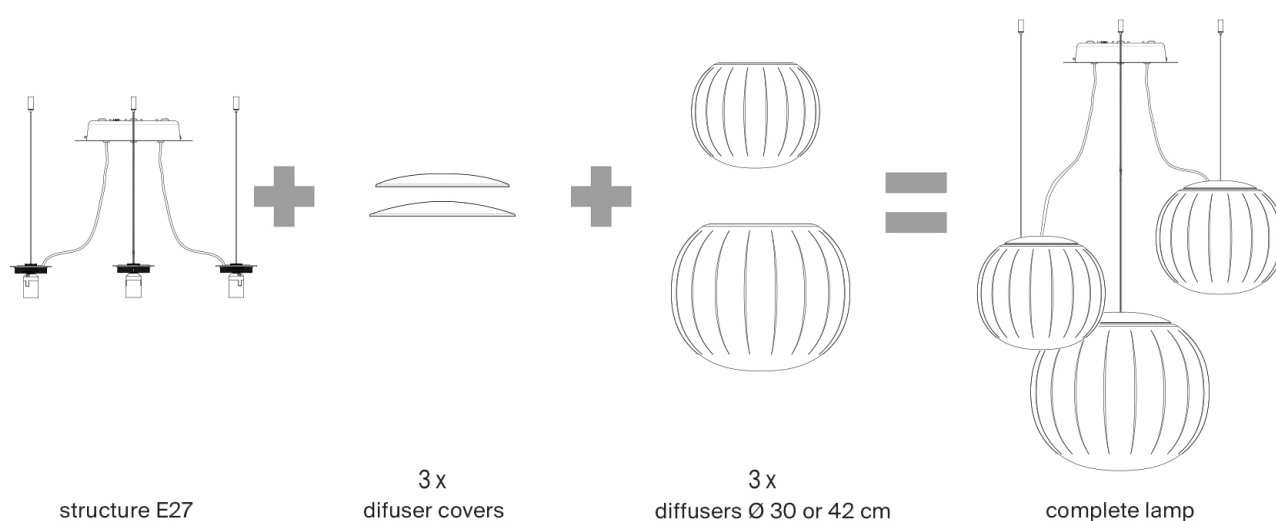

Insulation class:

| | | | |
|-----------------|--------------------|----------------|--------------------|
| Reference code: | Structure | | |
| | D92S14 | 1D920S140002 | painted matt white |
| | D92S14 | 1D920S140030 | brass |
| | D92S14 | 1D92ZS140099 | ash wood (*) |
| | (complete version) | | |
| | D92S18 | 1D920S180002 | painted matt white |
| | D92S18 | 1D920S180030 | brass |
| | D92S18 | 1D92ZS180099 | ash wood (*) |
| | D92S30 | 1D920S300002 | painted matt white |
| | D92S30 | 1D920S300030 | brass |
| | D92S30 | 1D92ZS300099 | ash wood (*) |
| | D92S42 | 1D920S420002 | painted matt white |
| D92S42 | 1D920S420030 | brass | |
| D92S42 | 1D92ZS420099 | ash wood (*) | |
| Diffuser | | | |
| D92/1 | 1D920/100002 | opal (Ø 14 cm) | |
| D92/2 | 1D920/200002 | opal (Ø 18 cm) | |
| D92/3 | 1D920/300002 | opal (Ø 30 cm) | |
| D92/4 | 1D920/400002 | opal (Ø 42 cm) | |

Certification (*)

Multiple suspension version

Reference code:

Multiple ceiling rose

| | | | |
|-------|--------------|-------|---|
| D92/7 | 1D920/700002 | white | ceiling rose for diffuser Ø 14 or 18 cm |
| D92/8 | 1D920/800002 | white | ceiling rose for diffuser Ø 30 or 42 cm |