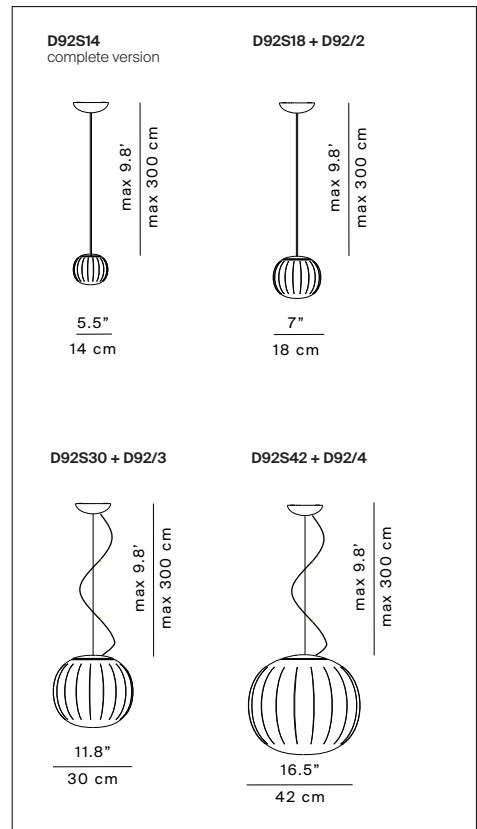

LITA

Design David Dolcini

| | | |
|--------------|--|--|
| Type: | Suspension | |
| Lamps: | LED G9 dimmable LED E27 dimmable | EEL: A++ / A+ / A EEL: A++ / A+ / A |
| Product use: | Indoor | |
| Materials: | Solid ash wood or painted aluminium, blown glass diffuser | |
| Colors: | Structure: painted matt white, brass or ash wood Diffuser: satin opal | |

Certification (*)

Multiple suspension version

Reference code:

Multiple ceiling rose

| | | | |
|-------|--------------|-------|---|
| D92/7 | 1D920/700002 | white | ceiling rose for diffuser Ø 14 or 18 cm |
| D92/8 | 1D920/800002 | white | ceiling rose for diffuser Ø 30 or 42 cm |

Diffuser covers for diffuser Ø 14 cm

| | | |
|---------|--------------|---------------------|
| D92R/01 | 1D9201703202 | painting matt white |
| | 9D9201703230 | brass |
| | 1D92Z1709599 | ash wood |

Diffuser covers for diffuser Ø 18 cm

Diffuser covers for diffuser Ø 42 cm

| | | |
|---------|--------------|---------------------|
| D92R/04 | 1D9204703202 | painting matt white |
| | 9D9204707130 | brass |
| | 1D92Z4709599 | ash wood |