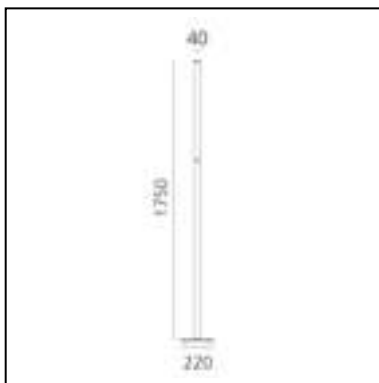

Ilio Mini Black 2700K - APP Compatible

Ernesto Gismondi

IP20    Dimmbar: 

LUMINAIRE

- Watt: **23W**
- Spannung (V): **220-240V**
- Lichtstrom (lm): **1462lm**
- CCT: **2700K**
- Efficiency: **70%**
- Efficacy: **63.58lm/W**
- CRI: **90**
- Dimmer Typology: **Microswitch Dimmer**

Anmerkungen

BESCHREIBUNG

With simple geometry, stripped of all formal digressions and reduced to its basics, Ilio draws attention through saturated colour. A mono-material aluminium cylinder supports a LED optical engine on the top, which produces high-efficiency diffused indirect light emissions. With a flow of 2500 lumen, it ensures the general lighting of a room. With light regulator configured to controlled socket, dimmer microswitch.

DIMENSION

- Höhe: **cm 175**
- Breite: **cm 4**
- Länge Fuß: **cm 20**
- Breite Fuß: **cm 20**
- Widerstand: **N.D.**
- Glühdrahttest: **750°**

ZUBEHÖR

Device for switching and controlling Artemide App products. Max N.3 inputs for external push buttons. Max 1m distance. Mains power supply required. To be installed inside flush mounting boxes or junction boxes. DV1080APP