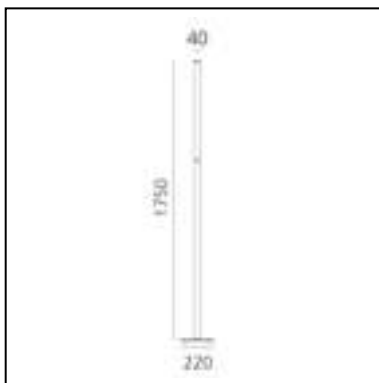

LUMINAIRE

- Watt: **23W**
- Spannung (V): **220-240V**
- Lichtstrom (lm): **1528lm**
- CCT: **3000K**
- Efficiency: **70%**
- Efficacy: **66.41lm/W**
- CRI: **90**
- Dimmer Typology: **Microswitch Dimmer**

Anmerkungen

BESCHREIBUNG

With simple geometry, stripped of all formal digressions and reduced to its basics, Ilio draws attention through saturated colour. A mono-material aluminium cylinder supports a LED optical engine on the top, which produces high-efficiency diffused indirect light emissions. With a flow of 2500 lumen, it ensures the general lighting of a room. With light regulator configured to controlled socket, dimmer microswitch.

ARTIKELNUMMER: 1645080APP

FUNKTIONEN

- Artikelnummer: **1645080APP**
- Farbe: **Matte Black**
- Installation: **Stehleuchte**
- Material: **Aluminium, steel**
- Serie: **Design Collection**
- design: **Ernesto Gismondi**

DIMENSION

- Höhe: **cm 175**
- Breite: **cm 4**
- Länge Fuß: **cm 20**
- Breite Fuß: **cm 20**
- Widerstand: **N.D.**
- Glühdrahttest: **750°**