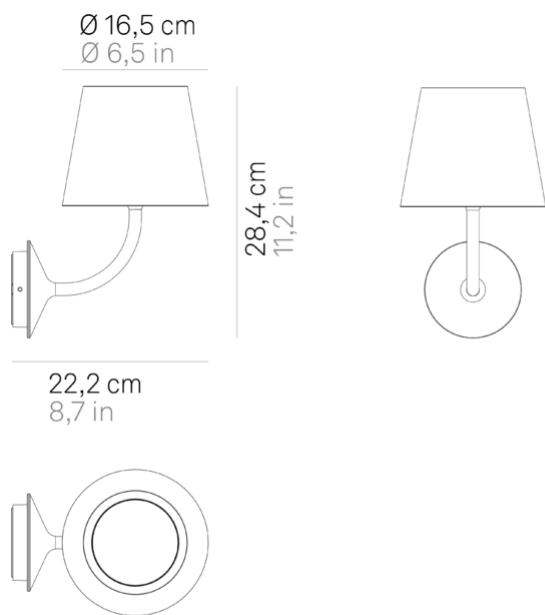

Poldina 230V _wall

Table, wall and floor lamps with die-cast aluminum structure painted in matt white, corten or dark grey, and transparent polycarbonate diffuser. The light source is LED or E27 incandescent (E27 bulb not included). The LED versions are dimmable; the LED table lamp has the light color temperature selection function. The high IP rating (IP54) makes the wall lamps ideal for indoor and outdoor use.

source	E27 LED
type	LAMPADINA E27 (G45)
total power	8 W

Electrical specifications

voltage	220-240V
frequency	50/60 Hz
batteria	batteria a pacchetto li-lon 2 celle mod.18650 2500 ma/h

ACCESSORIES
