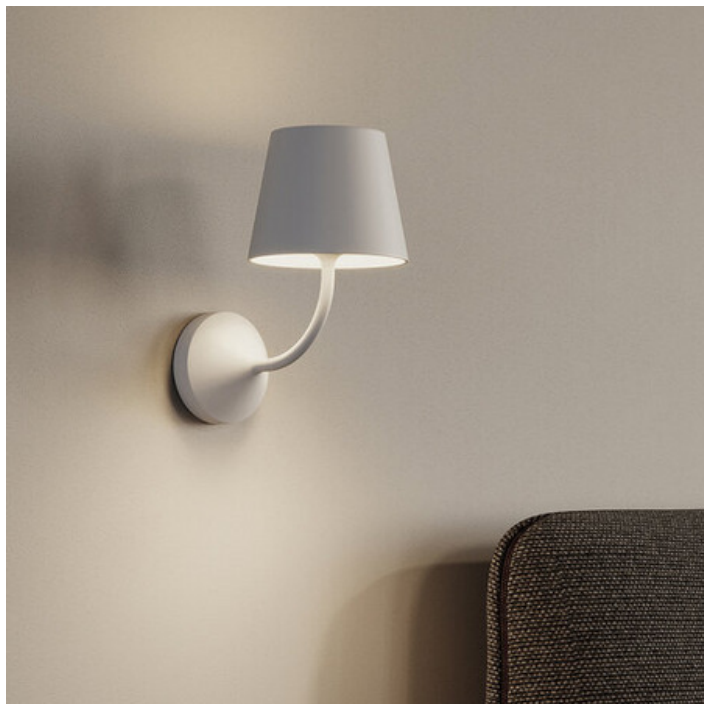

Poldina 230V _wall

Table, wall and floor lamps with die-cast aluminum structure painted in matt white, corten or dark grey, and transparent polycarbonate diffuser. The light source is LED or E27 incandescent (E27 bulb not included). The LED versions are dimmable; the LED table lamp has the light color temperature selection function. The high IP rating (IP54) makes the wall lamps ideal for indoor and outdoor use.