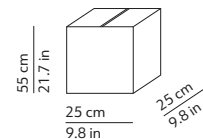

This lamp must be disposed in conformity with the EU directive 2002/96/EC
Apparecchio di illuminazione da smaltire secondo la direttiva EU 2002/96/EC

CODES AND DIMENSIONS / CODICI E DIMENSIONI

K223105N
K223105O
K223105R

PACKAGING / IMBALLO

Diffuser
Volume: 0.055 m³ / 1.949 ft³
Gross weight: 3.34 kg / 7.35 lbs

Structure
Volume: 0.016 m³ / 0.552 ft³
Gross weight: 3.93 kg / 8.65 lbs

MATERIALS AND FINISHINGS / MATERIALI E FINITURE