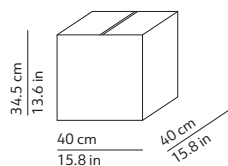

PACKAGING / IMBALLO

Diffuser
Volume: 0.055 m³ / 1.949 ft³
Gross weight: 3.34 kg / 7.35 lbs

Structure
Volume: 0.016 m³ / 0.552 ft³
Gross weight: 3.93 kg / 8.65 lbs

MATERIALS AND FINISHINGS / MATERIALI E FINITURE