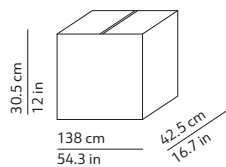

### PACKAGING / IMBALLO

Volume: 0.179 m<sup>3</sup> / 6.317 ft<sup>3</sup>  
Gross weight: 7.40 kg / 16.28 lbs