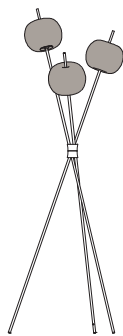

MATERIALS AND FINISHINGS / MATERIALI E FINITURE

DIFFUSER / DIFFUSORE

White / Bianco

Two layers of mouth blown glass
Vetro opale incamiciato e soffiato