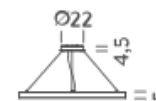

Ø300

Ø500

HOME Ø 0,85M | UP-DOWNLIGHT - 2700K

LAMPING

Source	linear LED
Total power	70W
Emission	diffused orientable
Switching	DALI 1-100%
Tension	110-240V
Color temperature	2700K
Luminous flux	4000K
Typ CRI	90
IP class	40
Dimensions	ø85x5cm
Materials	Aluminium
Notes	included: round canopy with 1 driver WALIMLED075/24, 1x dimmer interface WDIMDALIHP, 1 electrical cable 4m, 3x adjustable metal cables (length from 3m to 0,5m). Shipped assembled RAL 9005 black, RAL 9016 white
Accessories	Canopy, for concrete ceiling
Net lamp weight	3 kg

Codes

BZRC1708G15DBO
BZRC1708G15DNE
BZRC1708G15DOR

Structure

white
black

PACKAGE

Package 01 Dimension: 110x110x10,30 cm / Gross weight: 5,5 kg

Certificazioni

CIRCLE HOME 0,85-1-1,5m

Ø85/100/150

CIRCLE 2-3-5m

Ø200

Ø300

Ø500

HOME Ø 0,85M | DOWNLIGHT - 3000K

LAMPING

Source	linear LED
Total power	35W
Emission	diffused orientable
Switching	DALI 1-100%
Tension	110-240V
Color temperature	3000K
Luminous flux	2200lm
Typ CRI	90
IP class	40
Dimensions	ø85x5cm
Materials	Aluminium
Notes	included: round canopy with 1 driver WALIMLED075/24, 1x dimmer interface WDIMDALIHP, 1 electrical cable 4m, 3x adjustable metal cables (length from 3m to 0,5m). Shipped assembled RAL 9005 black, RAL 9016 white
Accessories	Canopy, for concrete ceiling
Net lamp weight	3 kg