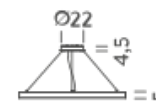

Ø85/100/150

CIRCLE 2-3-5m

Ø200

Ø300

Ø500

HOME Ø 0,85M | DOWNLIGHT - 4000K

LAMPING

Source	linear LED
Total power	35W
Emission	diffused orientable
Switching	DALI 1-100%
Tension	110-240V
Color temperature	4000K
Luminous flux	2360lm
Typ CRI	90
IP class	40
Dimensions	ø85x5cm
Materials	Aluminium
Notes	included: round canopy with 1 driver WALIMLED075/24, 1x dimmer interface WDIMDALIHP, 1 electrical cable 4m, 3x adjustable metal cables (length from 3m to 0,5m). Shipped assembled RAL 9005 black, RAL 9016 white
Accessories	Canopy, for concrete ceiling
Net lamp weight	3 kg

Codes

BZRC1608G15NBO
BZRC1608G15NNE
BZRC1608G15NOR

Structure

white
black
matte gold

PACKAGE

Package 01 Dimension: 110x110x10,30 cm / Gross weight: 5,5 kg

Certificazioni

CIRCLE HOME 0,85-1-1,5m

Ø85/100/150

CIRCLE 2-3-5m

Ø200

Ø300

Ø500

HOME Ø 0,85M | UP-DOWNLIGHT - 4000K

LAMPING

Source	linear LED
Total power	70W
Emission	diffused orientable
Switching	DALI 1-100%
Tension	110-240V
Color temperature	4000K
Luminous flux	4720lm
Typ CRI	90
IP class	40
Dimensions	ø85x5cm
Materials	Aluminium
Notes	included: round canopy with 1 driver WALIMLED075/24, 1x dimmer interface WDIMDALIHP, 1 electrical cable 4m, 3x adjustable metal cables (length from 3m to 0,5m). Shipped assembled RAL 9005 black, RAL 9016 white
Accessories	Canopy, for concrete ceiling
Net lamp weight	3 kg