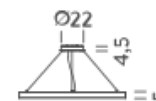

CIRCLE 2-3-5m

HOME Ø 0,85M | UP-DOWNLIGHT - 3000K

LAMPING

Source	linear LED
Total power	70W
Emission	diffused orientable
Switching	DALI 1-100%
Tension	110-240V
Color temperature	3000K
Luminous flux	4400lm
Typ CRI	90
IP class	40
Dimensions	ø85x5cm
Materials	Aluminium
Notes	included: round canopy with 1 driver WALIMLED075/24, 1x dimmer interface WDIMDALIHP, 1 electrical cable 4m, 3x adjustable metal cables (length from 3m to 0,5m). Shipped assembled RAL 9005 black, RAL 9016 white
Accessories	Canopy, for concrete ceiling
Net lamp weight	3 kg

Codes

BZRC1708G15WBO
BZRC1708G15WNE
BZRC1708G15WOR

Structure

white
black
matte gold

PACKAGE

Package 01 Dimension: 110x110x10,30 cm / Gross weight: 5,5 kg

Certificazioni

CIRCLE HOME 0,85-1-1,5m

Ø85/100/150

CIRCLE 2-3-5m

Ø200

Ø300

Ø500

HOME Ø 0,85M | DOWNLIGHT - 4000K

LAMPING

Source	linear LED
Total power	35W
Emission	diffused orientable
Switching	DALI 1-100%
Tension	110-240V
Color temperature	4000K
Luminous flux	2360lm
Typ CRI	90
IP class	40
Dimensions	ø85x5cm
Materials	Aluminium
Notes	included: round canopy with 1 driver WALIMLED075/24, 1x dimmer interface WDIMDALIHP, 1 electrical cable 4m, 3x adjustable metal cables (length from 3m to 0,5m). Shipped assembled RAL 9005 black, RAL 9016 white
Accessories	Canopy, for concrete ceiling
Net lamp weight	3 kg