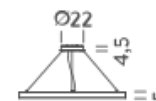

Ø300

Ø500

HOME Ø 0,85M | UP-DOWNLIGHT - 2700K

LAMPING

Source	linear LED
Total power	70W
Emission	diffused orientable
Switching	DALI 1-100%
Tension	110-240V
Color temperature	2700K
Luminous flux	4000K
Typ CRI	90
IP class	40
Dimensions	ø85x5cm
Materials	Aluminium
Notes	included: round canopy with 1 driver WALIMLED075/24, 1x dimmer interface WDIMDALIHP, 1 electrical cable 4m, 3x adjustable metal cables (length from 3m to 0,5m). Shipped assembled RAL 9005 black, RAL 9016 white
Accessories	Canopy, for concrete ceiling
Net lamp weight	3 kg

Ø85/100/150

CIRCLE 2-3-5m

Ø200

Ø300

Ø500

HOME Ø 0,85M | DOWNLIGHT - 3000K

LAMPING

Source	linear LED
Total power	35W
Emission	diffused orientable
Switching	DALI 1-100%
Tension	110-240V
Color temperature	3000K
Luminous flux	2200lm
Typ CRI	90
IP class	40
Dimensions	ø85x5cm
Materials	Aluminium
Notes	included: round canopy with 1 driver WALIMLED075/24, 1x dimmer interface WDIMDALIHP, 1 electrical cable 4m, 3x adjustable metal cables (length from 3m to 0,5m). Shipped assembled RAL 9005 black, RAL 9016 white
Accessories	Canopy, for concrete ceiling
Net lamp weight	3 kg

Codes

BZRC1608G15WBO
BZRC1608G15WNE
BZRC1608G15WOR

Structure

white
black
matte gold

PACKAGE

Package 01 Dimension: 110x110x10,30 cm / Gross weight: 5,5 kg

Certificazioni

CIRCLE HOME 0,85-1-1,5m

CIRCLE 2-3-5m

HOME Ø 0,85M | UP-DOWNLIGHT - 3000K

LAMPING

Source	linear LED
Total power	70W
Emission	diffused orientable
Switching	DALI 1-100%
Tension	110-240V
Color temperature	3000K
Luminous flux	4400lm
Typ CRI	90
IP class	40
Dimensions	ø85x5cm
Materials	Aluminium
Notes	included: round canopy with 1 driver WALIMLED075/24, 1x dimmer interface WDIMDALIHP, 1 electrical cable 4m, 3x adjustable metal cables (length from 3m to 0,5m). Shipped assembled RAL 9005 black, RAL 9016 white
Accessories	Canopy, for concrete ceiling
Net lamp weight	3 kg