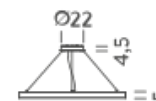

PACKAGE

Package 01

Dimension: 110x110x10,30 cm / Gross weight: 5,5 kg

Certificazioni

CIRCLE HOME 0,85-1-1,5m

Ø85/100/150

CIRCLE 2-3-5m

Ø200

Ø300

Ø500

HOME Ø 0,85M | UP-DOWNLIGHT - 2700K

LAMPING

Source	linear LED
Total power	70W
Emission	diffused orientable
Switching	DALI 1-100%
Tension	110-240V
Color temperature	2700K
Luminous flux	4000K
Typ CRI	90
IP class	40
Dimensions	ø85x5cm
Materials	Aluminium
Notes	included: round canopy with 1 driver WALIMLED075/24, 1x dimmer interface WDIMDALIHP, 1 electrical cable 4m, 3x adjustable metal cables (length from 3m to 0,5m). Shipped assembled RAL 9005 black, RAL 9016 white
Accessories	Canopy, for concrete ceiling
Net lamp weight	3 kg