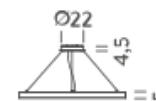

Ø85/100/150

CIRCLE 2-3-5m

Ø200

Ø300

Ø500

HOME Ø 0,85M | DOWNLIGHT - 4000K

LAMPING

Source	linear LED
Total power	35W
Emission	diffused orientable
Switching	DALI 1-100%
Tension	110-240V
Color temperature	4000K
Luminous flux	2360lm
Typ CRI	90
IP class	40
Dimensions	ø85x5cm
Materials	Aluminium
Notes	included: round canopy with 1 driver WALIMLED075/24, 1x dimmer interface WDIMDALIHP, 1 electrical cable 4m, 3x adjustable metal cables (length from 3m to 0,5m). Shipped assembled RAL 9005 black, RAL 9016 white
Accessories	Canopy, for concrete ceiling
Net lamp weight	3 kg

Ø85/100/150

CIRCLE 2-3-5m

Ø200

Ø300

Ø500

HOME Ø 0,85M | UP-DOWNLIGHT - 4000K

LAMPING

Source	linear LED
Total power	70W
Emission	diffused orientable
Switching	DALI 1-100%
Tension	110-240V
Color temperature	4000K
Luminous flux	4720lm
Typ CRI	90
IP class	40
Dimensions	ø85x5cm
Materials	Aluminium
Notes	included: round canopy with 1 driver WALIMLED075/24, 1x dimmer interface WDIMDALIHP, 1 electrical cable 4m, 3x adjustable metal cables (length from 3m to 0,5m). Shipped assembled RAL 9005 black, RAL 9016 white
Accessories	Canopy, for concrete ceiling
Net lamp weight	3 kg

Codes

BZRC1708G15NBO
BZRC1708G15NNE
BZRC1708G15NOR

Structure

white
black
matte gold

PACKAGE

Package 01 Dimension: 110x110x10,30 cm / Gross weight: 5,5 kg

Certificazioni

CIRCLE HOME 0,85-1-1,5m