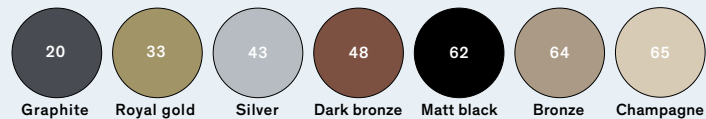

Light Source	MID POWER LED
Power	36 Watt
Kelvin	2.700, 3.000
Dimmer	push, dali
Lumen	3.600
CRI	90

Catalogue

Satin Collection (upon request)