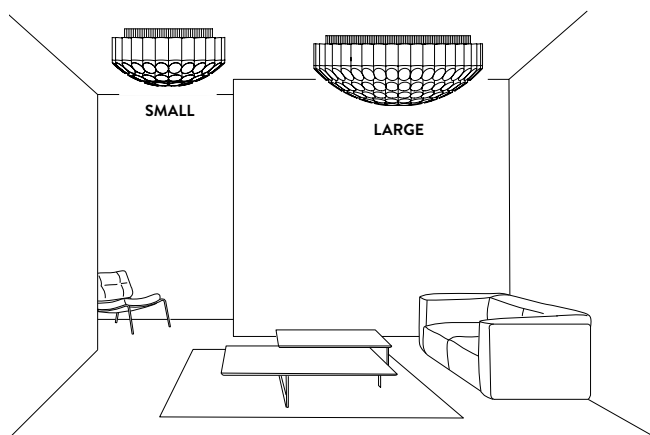

ODEON CEILING

design by Lorenza Bozzoli

Compendium page 264

PRODUCT / PRODOTTO	DIMENSIONS / MISURE	COLOUR / COLORE	CODE / CODICE
CEILING 100 Bulbs E27: 12 X 12W LED Filament + 1 X 6,5 W Spot LED - PAR 38 (Ø12,2 cm x h.13 cm) Dimmable with: Dimmable bulbs Made of: Lentiflex® / Goldflex® Weight: net Kg 15 - gross Kg 54 Package: 114 x 114 x h. 64 cm		GOLD	ODECL00GLD00000000EU
CEILING 65 Bulbs E27: 6 X 12W LED Filament + 1 X 6,5 W Spot LED - PAR 38 (Ø12,2 cm x h.13 cm) Dimmable with: Dimmable bulbs Made of: Lentiflex® / Goldflex® Weight: net Kg 6 - gross Kg 10 Package: 75 x 81 x h. 49 cm		GOLD	ODECM00GLD00000000EU

ODEON ENTIRE COLLECTION

FINISHES