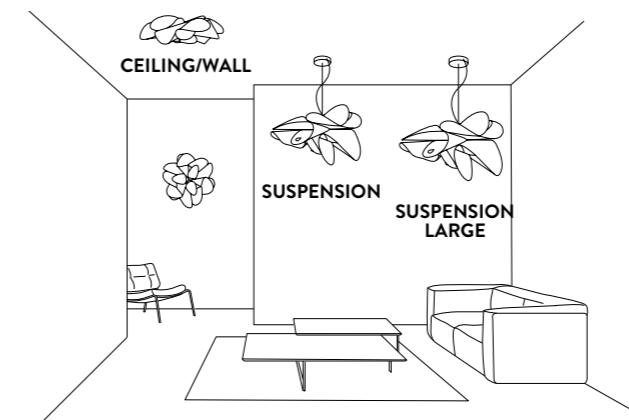

LA BELLE ÉTOILE / ÉTOILE ENTIRE COLLECTION