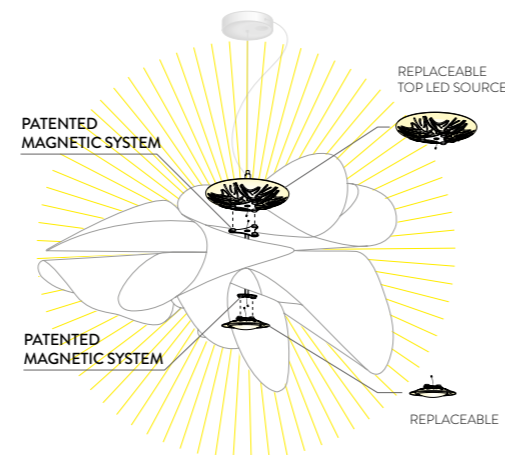

LA BELLE ÉTOILE

design by Adriano Rachele

Compendium page 172 / 292 / 436

PRODUCT / PRODOTTO	DIMENSIONS / MISURE	COLOUR / COLORE	CODE / CODICE
SUSPENSION LARGE LED: 21W - 110~240 Vac / 40Vdc - 2830 Lumen 2700 Kelvin (warm white) - CRI 90 Dimmable with: PWM, 0-10 Made of: Cristalflex® With: Patented Light Source with Magnetic System® Weight: net Kg 2,56 - gross Kg 7,8 Package: 100 x 81 x 49 cm		<input type="checkbox"/> WHITE	ETOSL00WHT01T00LEDEU
		<input checked="" type="checkbox"/> BLACK	ETOSL00BLK01T00LEDEU
SUSPENSION LED: 21W - 110~240 Vac / 40Vdc - 2830 Lumen 2700 Kelvin (warm white) - CRI 90 Dimmable with: PWM, 0-10 Made of: Cristalflex® With: Patented Light Source with Magnetic System® Weight: net Kg 2,6 - gross Kg 6 Package: 75 x 81 x h. 49 cm		<input type="checkbox"/> WHITE	ETOSS00WHT01T00LEDEU
		<input checked="" type="checkbox"/> BLACK	ETOSS00BLK01T00LEDEU
CEILING/WALL LED: 15W - 200~240 Vac / 40Vdc - 2150 Lumen 2700 Kelvin (warm white) - CRI 90 Dimmable with: Triac Trailing Edge Made of: Cristalflex® With: Patented Light Source with Magnetic System® Weight: net Kg 1,8 - gross Kg 4 Package: 80 x 80 x h. 30 cm		<input type="checkbox"/> WHITE	ETOCS00WHT00000LEDEU
		<input checked="" type="checkbox"/> BLACK	ETOCS00BLK00000LEDEU

PATENTED MAGNETIC SYSTEM® LIGHT SOURCE

CANOPY DETAILS

LA BELLE ÉTOILE / ÉTOILE

LARGE: Ø14 cm x h. 3,2 cm (Ø 5-1/2" x h. 1-1/2")

MEDIUM: Ø14 cm x h. 3,2 cm (Ø 5-1/2" x h. 1-1/2")

6 m. cable kit also available for purchase after lamp order
 Kit Cavi da 6m acquistabile anche successivamente