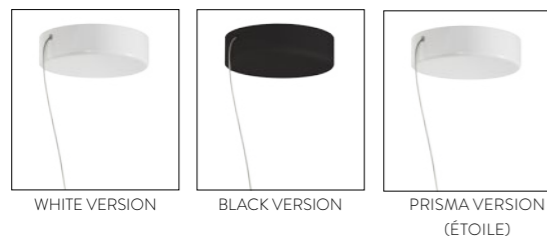

LA BELLE ÉTOILE

design by Adriano Rachele

Compendium page 172 / 292 / 436

PRODUCT / PRODOTTO	DIMENSIONS / MISURE	COLOUR / COLORE	CODE / CODICE
SUSPENSION LARGE LED: 21W - 110~240 Vac / 40Vdc - 2830 Lumen 2700 Kelvin (warm white) - CRI 90 Dimmable with: PWM, 0-10 Made of: Cristalflex® With: Patented Light Source with Magnetic System® Weight: net Kg 2,56 - gross Kg 7,8 Package: 100 x 81 x 49 cm		<input type="checkbox"/> WHITE	ETOSL00WHT01T00LEDEU
		<input checked="" type="checkbox"/> BLACK	ETOSL00BLK01T00LEDEU
SUSPENSION LED: 21W - 110~240 Vac / 40Vdc - 2830 Lumen 2700 Kelvin (warm white) - CRI 90 Dimmable with: PWM, 0-10 Made of: Cristalflex® With: Patented Light Source with Magnetic System® Weight: net Kg 2,6 - gross Kg 6 Package: 75 x 81 x h. 49 cm		<input type="checkbox"/> WHITE	ETOSS00WHT01T00LEDEU
		<input checked="" type="checkbox"/> BLACK	ETOSS00BLK01T00LEDEU
CEILING/WALL LED: 15W - 200~240 Vac / 40Vdc - 2150 Lumen 2700 Kelvin (warm white) - CRI 90 Dimmable with: Triac Trailing Edge Made of: Cristalflex® With: Patented Light Source with Magnetic System® Weight: net Kg 1,8 - gross Kg 4 Package: 80 x 80 x h. 30 cm		<input type="checkbox"/> WHITE	ETOCS00WHT00000LEDEU
		<input checked="" type="checkbox"/> BLACK	ETOCS00BLK00000LEDEU

PATENTED MAGNETIC SYSTEM® LIGHT SOURCE

CANOPY DETAILS

LA BELLE ÉTOILE / ÉTOILE

LARGE: Ø14 cm x h. 3,2 cm (Ø 5-1/2" x h. 1-1/2")

MEDIUM: Ø14 cm x h. 3,2 cm (Ø 5-1/2" x h. 1-1/2")

6 m. cable kit also available for purchase after lamp order
 Kit Cavi da 6m acquistabile anche successivamente