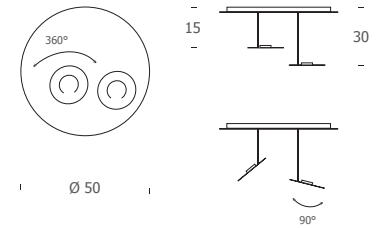

PAPERERA plafone

Ceiling lamp
in polished steel Ø cm 50X20

Spread cm 20

Weight kg 3,9

2 led module
16W - max 230V
3600 Lm emitted
3000°K - CRI>85
Dimmble

2700°K on request

AVAILABLE FINISHING COMBINATIONS

	embossed white	embossed black	metallic anthracite	coffee	purple red	silver leaf	gold leaf	copper leaf	bronze leaf
BASE									
DISC									