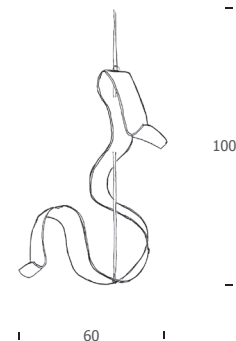

CURVE sospensione

Suspension lamp
in hand-made
polished steel cm 100X60X40

Central rod in chromed steel cm 100

Steel base Ø cm 15X6

Weight kg 2,5

Double switch:

2 strips 36 led 6W 24V

1 led COB
10W - max 250mA
1100 Lm emitted
3000°K - CRI>85
2 power supplies included

2700°K on request