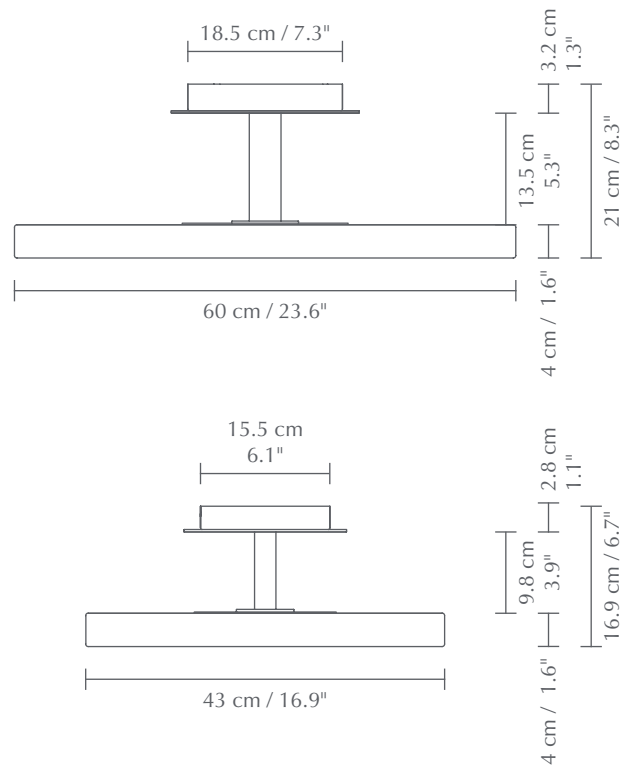

SUBTLE YET POWERFUL

Finding the right light for the kitchen and hallways can be a challenge. The Asteria Up ceiling lamp from UIMAGE is not only offering the perfect light but is also a very discrete and stylish solution. The lampshade is placed on a brass base, adding a refined expression to the lamp design.

A top panel provides an ambient light upwards as well, enhancing the details of the design and secures a soft atmosphere in the surrounding space.

Find more info on our website umage.com