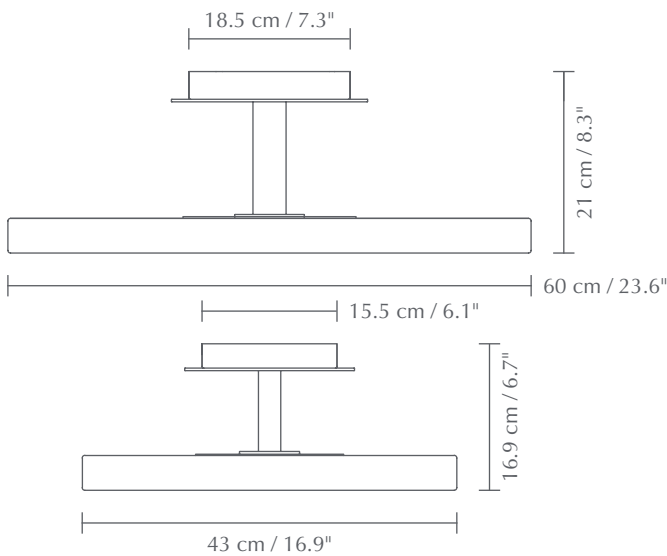

ASTERIA UP

Designed by Søren Ravn Christensen

Colour variations

 Surface mounted lamp

 **TESTS & CERTIFICATIONS**
CE (for indoor use), IP2X, cETLus certified

 **DIMENSIONS**
Ø: 60 cm / 23.6" Ø: 43 cm / 16.9"
H: 21 cm / 8.3" H: 16.9 cm / 6.7"

 **MATERIAL**
Steel, aluminium and PMMA
Metal canopy

 **WARRANTY**
10 years warranty against manufacturer defects

 **LIGHT SOURCE**
Asteria Up large:
EU: 37W LED panel incl. ambient top light. 3000 K
2300 lumen. CRI 82. 25000 H

 **PACKAGING** (L x W x H)
Large: 84 x 65.1 x 8.5 cm / 33.1 x 25.6 x 3.3"
Medium: 67.1 x 46.9 x 8.1 cm / 26.4 x 18.5 x 3.2"

 **ASSEMBLY TIME**
10 min - video guide at umage.com

 **MEDIA KIT**
Photos and press material
Download at umage.presscloud.com