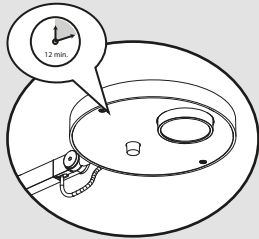

i

2

1

i

ONLY FOR 17400XXA

i

ONLY FOR 17400XXA

Max detection range [h] = 5m