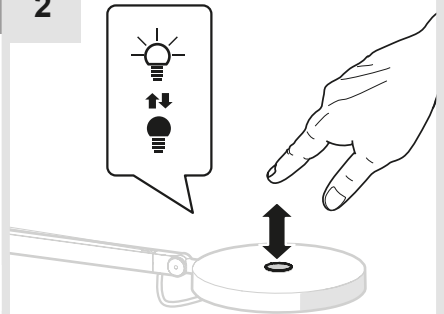

i

2

1

i

ONLY FOR 17400XXA

i

ONLY FOR 17400XXA

Max detection range [h] = 5m