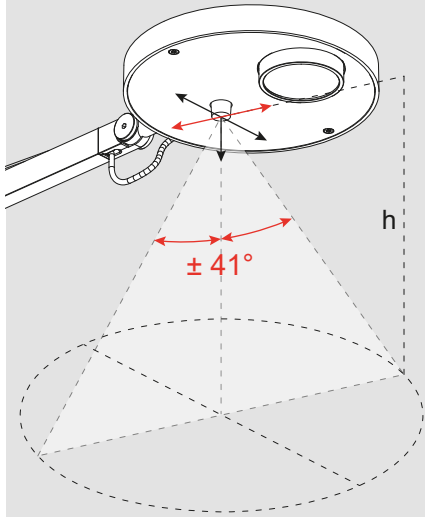

i

2

1

i

ONLY FOR 17400XXA

i

ONLY FOR 17400XXA

Max detection range [h] = 5m