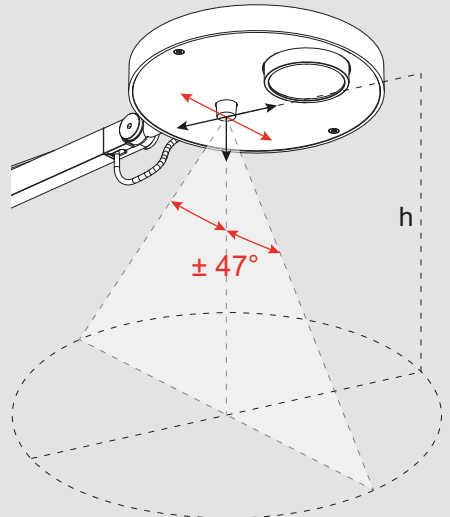

i

2

1

i

ONLY FOR 17400XXA

i

ONLY FOR 17400XXA

Max detection range [h] = 5m