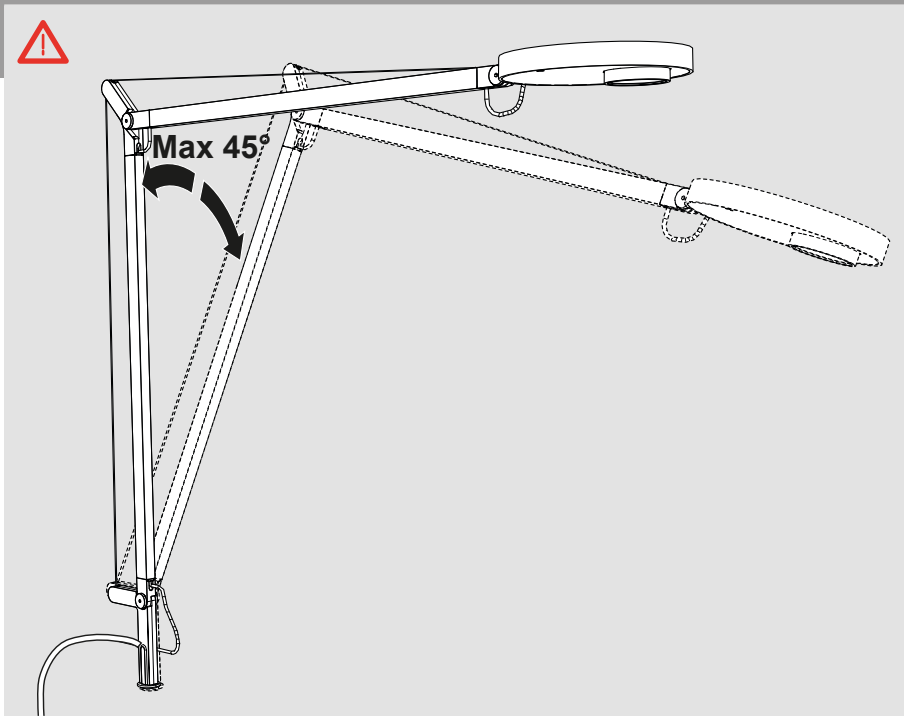

i

2

1

i

ONLY FOR 17400XXA

i

ONLY FOR 17400XXA

Max detection range [h] = 5m