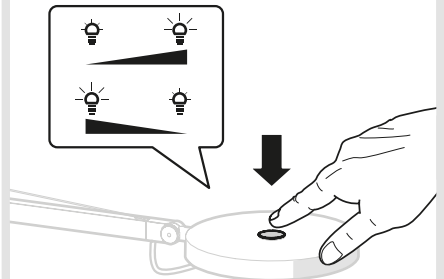

i

2

1

i

ONLY FOR 17400XXA

i

ONLY FOR 17400XXA

Max detection range [h] = 5m