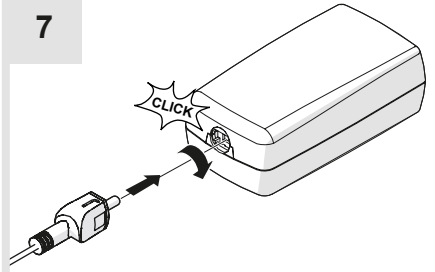

i

2

1

i

ONLY FOR 17400XXA

i

ONLY FOR 17400XXA

Max detection range [h] = 5m