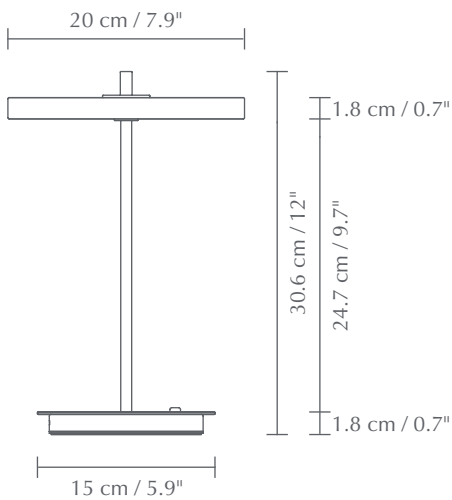

ASTERIA MOVE

Designed by Søren Ravn Christensen