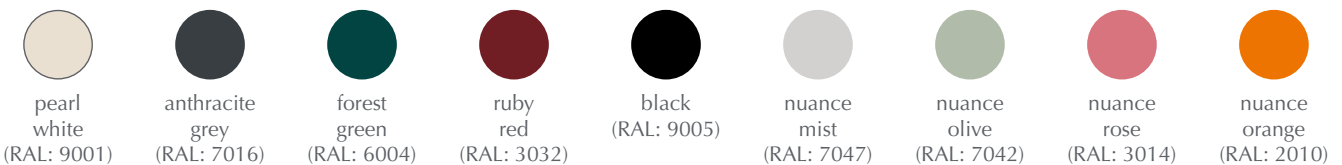

Colour variations