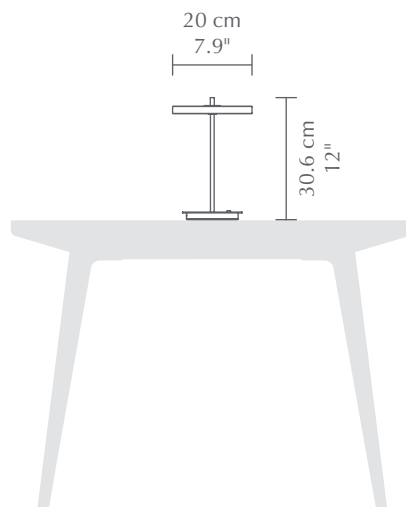

RECOMMENDED ACCS.

Unifier black chrome	EU/UK/APAC #4185 / US N/A
Unifier white rose gold	EU/UK/APAC #4186 / US N/A
Unifier Hub black	EU/UK/APAC #4193 / US N/A
Charging Station	EU/UK/APAC #4189 / US N/A