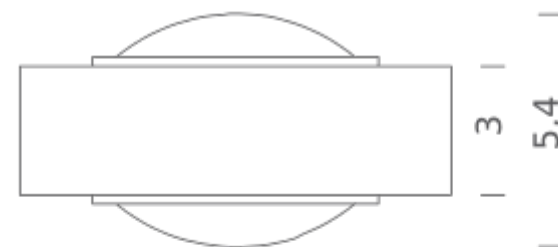

LAMPING

Source	LED board
Total power	2x6W
Emission	up+down
Switching	dimmable TRIAC
Tension	230V
Color temperature	2700K
Luminous flux	2x380lm
Typ CRI	85
Energy class	A+
Dimensions	10x9,65x3,42
Materials	aluminium
Notes	available also in 120V. Suggested dimmer: TECNEL TE7636 (dimming range: from ~45% to 100%)
Net lamp weight	0,6 kg

Codes

FIM LWW 3A
FIM LNW 3A
FIM LGT 3A
FIM LGW 3A

Structure

white painted
black painted
gold painted
gold burnished

PACKAGE

Package 01

Dimension: 18x15x14 cm / Gross weight: 1 kg

Certificazioni

NEMO

www.nemolighting.com

100°

LAMPING

Source	LED Board
Total power	2x6W
Emission	up+down
Switching	Dimmable TRIAC
Tension	230V
Color temperature	2700K
Luminous flux	2x524lm
Typ CRI	85
Energy class	A+
Dimensions	10x9,65x5,4
Materials	aluminium
Notes	available also in 120V. Suggested dimmer: TECNEL TE7636 (dimming range: from ~45% to 100%)