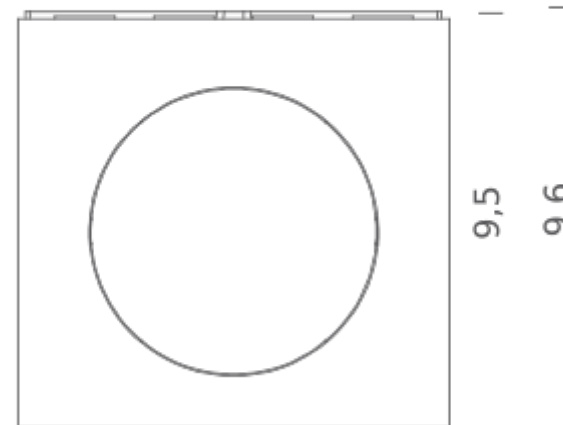

100°

LAMPING

Source	LED Board
Total power	2x6W
Emission	up+down
Switching	Dimmable TRIAC
Tension	230V
Color temperature	2700K
Luminous flux	2x524lm
Typ CRI	85
Energy class	A+
Dimensions	10x9,65x5,4
Materials	aluminium
Notes	available also in 120V. Suggested dimmer: TECNEL TE7636 (dimming range: from ~45% to 100%)

Codes

- FIM LWW 3C
- FIM LNW 3C
- FIM LGT 3C
- FIM LGW 3C

Structure

- white painted
- black painted
- gold painted
- gold burnished

Certificazioni

3

9,5

9,6

10

3

5,4