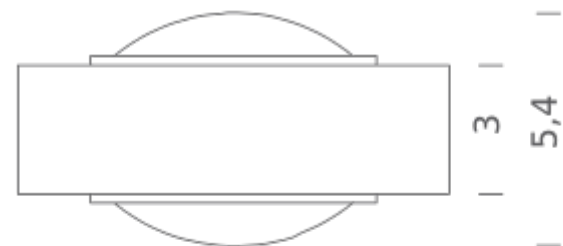

100°

LAMPING

Source	LED Board
Total power	2x6W
Emission	up+down
Switching	Dimmable TRIAC
Tension	230V
Color temperature	2700K
Luminous flux	2x524lm
Typ CRI	85
Energy class	A+
Dimensions	10x9,65x5,4
Materials	aluminium
Notes	available also in 120V. Suggested dimmer: TECNEL TE7636 (dimming range: from ~45% to 100%)

Codes

- FIM LWW 3C
- FIM LNW 3C
- FIM LGT 3C
- FIM LGW 3C

Structure

- white painted
- black painted
- gold painted
- gold burnished

Certificazioni

3

9,5

9,6

10

3

5,4