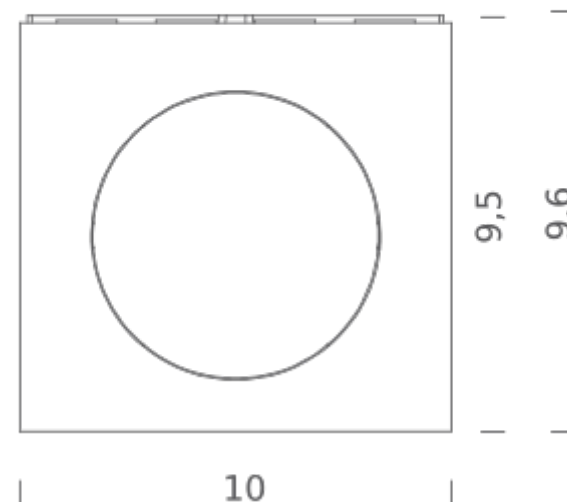

LAMPING

Source	LED board
Total power	2x6W
Emission	up+down
Switching	dimmable TRIAC
Tension	230V
Color temperature	2700K
Luminous flux	2x380lm
Typ CRI	85
Energy class	A+
Dimensions	10x9,65x3,42
Materials	aluminium
Notes	available also in 120V. Suggested dimmer: TECNEL TE7636 (dimming range: from ~45% to 100%)
Net lamp weight	0,6 kg

Codes

FIM LWW 3A
FIM LNW 3A
FIM LGT 3A
FIM LGW 3A

Structure

white painted
black painted
gold painted
gold burnished

PACKAGE

Package 01

Dimension: 18x15x14 cm / Gross weight: 1 kg

Certificazioni

NEMO

www.nemolighting.com

100°

LAMPING

Source	LED Board
Total power	2x6W
Emission	up+down
Switching	Dimmable TRIAC
Tension	230V
Color temperature	2700K
Luminous flux	2x524lm
Typ CRI	85
Energy class	A+
Dimensions	10x9,65x5,4
Materials	aluminium
Notes	available also in 120V. Suggested dimmer: TECNEL TE7636 (dimming range: from ~45% to 100%)