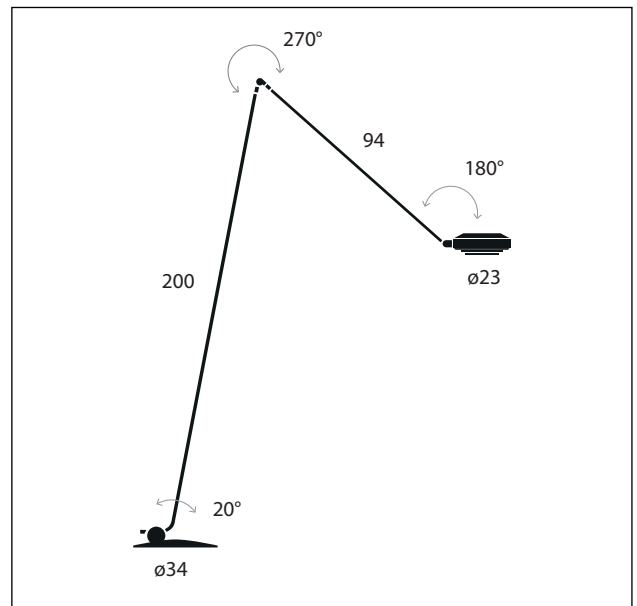

Floor lamp for direct and indirect lighting with single pivotable arm. The head can rotate 180° and is provided with a screen grid for glare control. Equipped with a foot on-off and dimmer switch.

Finishing

Standard

● Black soft touch
cod. 60L01ST00

○ Matt white
cod. 60L02OP00

● Brushed nickel
cod. 60L4400

Special

● Metallic bronze
cod. 60L29MT00

All RAL coating and galvanic finishes available upon request

Light emission

- Light emission: diffuse
- Light direction: downlight, uplight
- Light source: 2 led boards
- Source flux: 3980 lm
- Emitted flux: 2346 lm
- Efficacy: 49 lm/W
- UGR: < 19
- CCT: 3000K
- CRI index: 97
- Lifetime: >55000h L80 @ 25°C

Electrical Facts

- Source power: 45 W
- Power absorption: 48 W
- Stand-by absorption: < 1 W
- Grid voltage: 100-240V AC/50-60 Hz (EU/UK plug equipped)
- Power supply: internal AC-DC converter provided
- Dimmability: on-wire foot dimmer switch
- Energy class: A++

Technical data

- Environment: indoor
- Placement: floor
- Net weight: 14,4 Kg
- Certifications: CE
- Suggested ambient T: 25°C
- Maximum ambient T: 40°C
- Insulation class: II
- Protection class: IP20

Packaging
cardboard box
211×33×13 + 40×40×10
cm 0,127 m³ + 0,018 m³

Gross weight
5,6 Kg + 13 Kg