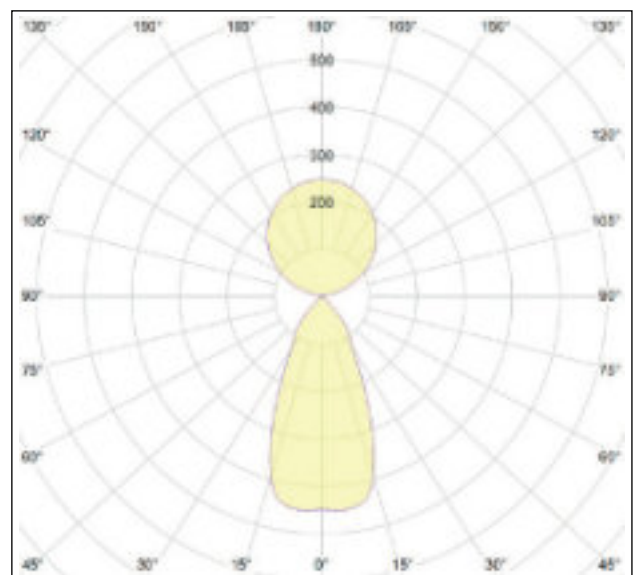

Elle 1

design Tommaso Cimini, 1984

release 2019, December

Floor lamp for direct and indirect lighting with single pivotable arm. The head can rotate 180° and is provided with a screen grid for glare control. Equipped with a foot on-off and dimmer switch.

Finishing

Standard

Black soft touch
cod. 61L01ST00

Matt white
cod. 61L02OP00

Brushed nickel
cod. 61L4400

Special

Metallic bronze
cod. 61L29MT00

All RAL coating and galvanic finishes available upon request

Light emission

- Light emission: diffuse
- Light direction: downlight, uplight
- Light source: 2 led boards
- Source flux: 3980 lm
- Emitted flux: 2346 lm
- Efficacy: 49 lm/W
- UGR: < 19
- CCT: 3000K
- CRI index: 97
- Lifetime: >55000h L80 @ 25°C

Electrical Facts

- Source power: 45 W
- Power absorption: 48 W
- Stand-by absorption: < 1 W
- Grid voltage: 100-240V AC/50-60 Hz (EU/UK plug equipped)
- Power supply: internal AC-DC converter provided
- Dimmability: on-wire foot dimmer switch
- Energy class: A++

Technical data

- Environment: indoor
- Placement: floor
- Net weight: 6,8 Kg
- Certifications: CE
- Suggested ambient T: 25°C
- Maximum ambient T: 40°C
- Insulation class: II
- Protection class: IP20

Packaging
cardboard box
211 x 33 x 13 (cm)
0,127 m³

Gross weight
9,3 Kg