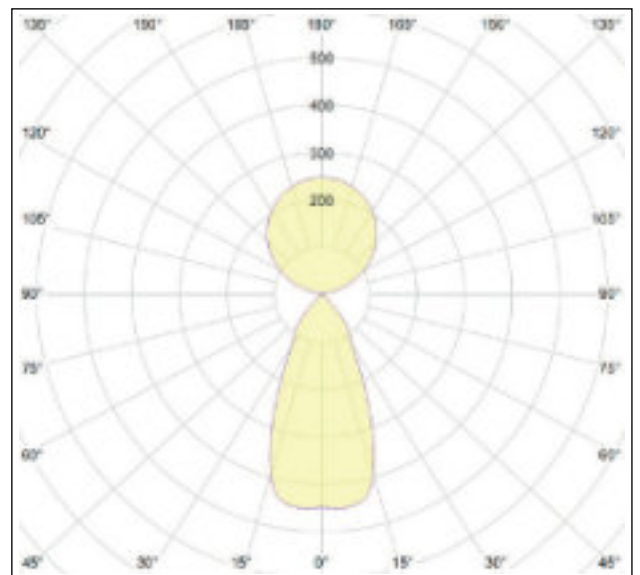

Floor lamp for direct and indirect lighting with single pivotable arm. The head can rotate 180° and is provided with a screen grid for glare control. Equipped with a foot on-off and dimmer switch.

Finishing

Standard

● Black soft touch
cod. 60L01STK27

○ Matt white
cod. 60L02OPK27

● Brushed nickel
cod. 60L44K27

Special

● Metallic bronze
cod. 60L29MTK27

All RAL coating and galvanic finishes available upon request

Light emission

- Light emission: diffuse
- Light direction: downlight, uplight
- Light source: 2 led boards
- Source flux: 3600 lm
- Emitted flux: 2280 lm
- Efficacy: 47,5 lm/W
- UGR: < 19
- CCT: 2700K
- CRI index: 97
- Lifetime: >55000h L80 @ 25°C

Electrical Facts

- Source power: 45 W
- Power absorption: 48 W
- Stand-by absorption: < 1 W
- Grid voltage: 100-240V AC/50-60 Hz (EU/UK plug equipped)
- Power supply: internal AC-DC converter provided
- Dimmability: on-wire foot dimmer switch
- Energy class: A++

Technical data

- Environment: indoor
- Placement: floor
- Net weight: 14,4 Kg
- Certifications: CE
- Suggested ambient T: 25°C
- Maximum ambient T: 40°C
- Insulation class: II
- Protection class: IP20

Packaging
cardboard box
211x33x13 + 40x40x10
cm 0,127 m³ + 0,018 m³

Gross weight
5,6 Kg + 13 Kg