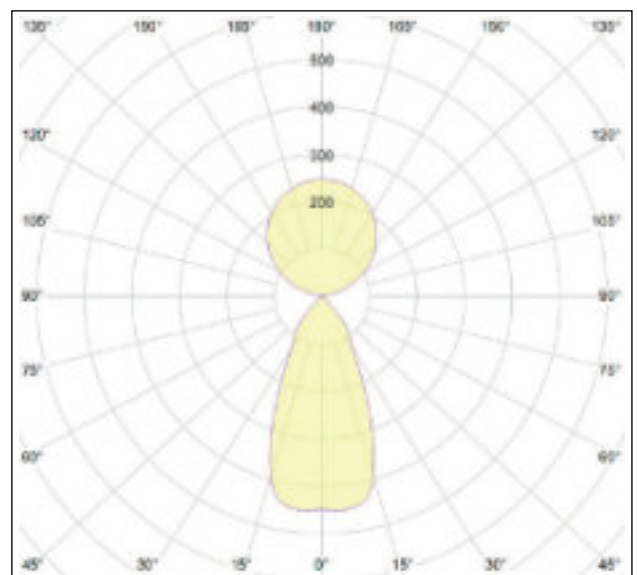

Floor lamp for direct and indirect lighting with single pivotable arm. The head can rotate 180° and is provided with a screen grid for glare control. Equipped with a foot on-off and dimmer switch.

Finishing

Standard

● Black soft touch
cod. 60L01ST00

○ Matt white
cod. 60L02OP00

● Brushed nickel
cod. 60L4400

Special

● Metallic bronze
cod. 60L29MT00

All RAL coating and galvanic finishes available upon request

Light emission

- Light emission: diffuse
- Light direction: downlight, uplight
- Light source: 2 led boards
- Source flux: 3980 lm
- Emitted flux: 2346 lm
- Efficacy: 49 lm/W
- UGR: < 19
- CCT: 3000K
- CRI index: 97
- Lifetime: >55000h L80 @ 25°C

Electrical Facts

- Source power: 45 W
- Power absorption: 48 W
- Stand-by absorption: < 1 W
- Grid voltage: 100-240V AC/50-60 Hz (EU/UK plug equipped)
- Power supply: internal AC-DC converter provided
- Dimmability: on-wire foot dimmer switch
- Energy class: A++

Technical data

- Environment: indoor
- Placement: floor
- Net weight: 14,4 Kg
- Certifications: CE
- Suggested ambient T: 25°C
- Maximum ambient T: 40°C
- Insulation class: II
- Protection class: IP20

Packaging
cardboard box
211×33×13 + 40×40×10
cm 0,127 m³ + 0,018 m³

Gross weight
5,6 Kg + 13 Kg