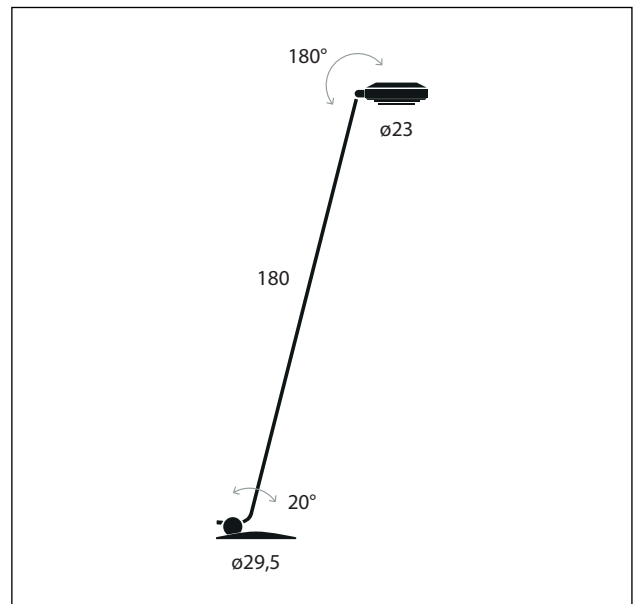

Elle 1

design Tommaso Cimini, 1984

release 2019, December

Floor lamp for direct and indirect lighting with single pivotable arm. The head can rotate 180° and is provided with a screen grid for glare control. Equipped with a foot on-off and dimmer switch.

Finishing

Standard

Black soft touch
cod. 61L01ST00

Matt white
cod. 61L02OP00

Brushed nickel
cod. 61L4400

Special

Metallic bronze
cod. 61L29MT00

All RAL coating and galvanic finishes available upon request

Light emission

- Light emission: diffuse
- Light direction: downlight, uplight
- Light source: 2 led boards
- Source flux: 3980 lm
- Emitted flux: 2346 lm
- Efficacy: 49 lm/W
- UGR: < 19
- CCT: 3000K
- CRI index: 97
- Lifetime: >55000h L80 @ 25°C

Electrical Facts

- Source power: 45 W
- Power absorption: 48 W
- Stand-by absorption: < 1 W
- Grid voltage: 100-240V AC/50-60 Hz (EU/UK plug equipped)
- Power supply: internal AC-DC converter provided
- Dimmability: on-wire foot dimmer switch
- Energy class: A++

Technical data

- Environment: indoor
- Placement: floor
- Net weight: 6,8 Kg
- Certifications: CE
- Suggested ambient T: 25°C
- Maximum ambient T: 40°C
- Insulation class: II
- Protection class: IP20

Packaging
cardboard box
211 x 33 x 13 (cm)
0,127 m³

Gross weight
9,3 Kg