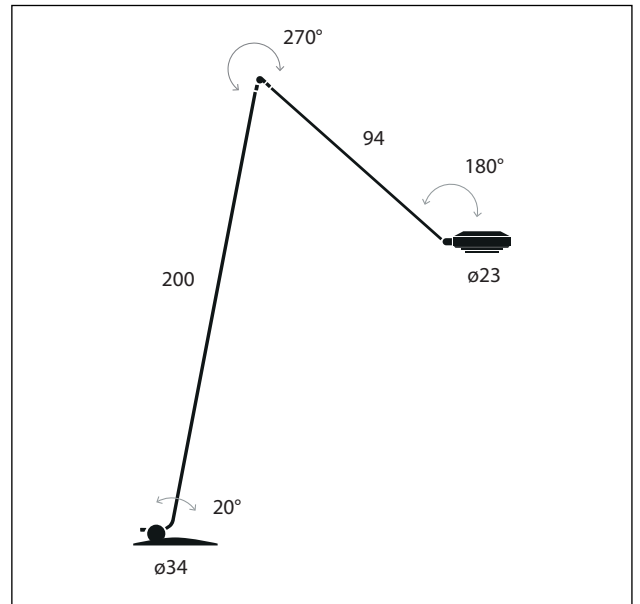

Floor lamp for direct and indirect lighting with single pivotable arm. The head can rotate 180° and is provided with a screen grid for glare control. Equipped with a foot on-off and dimmer switch.

Finishing

Standard

● Black soft touch
cod. 60L01STK27

○ Matt white
cod. 60L02OPK27

● Brushed nickel
cod. 60L44K27

Special

● Metallic bronze
cod. 60L29MTK27

All RAL coating and galvanic finishes available upon request

Light emission

- Light emission: diffuse
- Light direction: downlight, uplight
- Light source: 2 led boards
- Source flux: 3600 lm
- Emitted flux: 2280 lm
- Efficacy: 47,5 lm/W
- UGR: < 19
- CCT: 2700K
- CRI index: 97
- Lifetime: >55000h L80 @ 25°C

Electrical Facts

- Source power: 45 W
- Power absorption: 48 W
- Stand-by absorption: < 1 W
- Grid voltage: 100-240V AC/50-60 Hz (EU/UK plug equipped)
- Power supply: internal AC-DC converter provided
- Dimmability: on-wire foot dimmer switch
- Energy class: A++

Technical data

- Environment: indoor
- Placement: floor
- Net weight: 14,4 Kg
- Certifications: CE
- Suggested ambient T: 25°C
- Maximum ambient T: 40°C
- Insulation class: II
- Protection class: IP20

Packaging
cardboard box
211x33x13 + 40x40x10
cm 0,127 m³ + 0,018 m³

Gross weight
5,6 Kg + 13 Kg