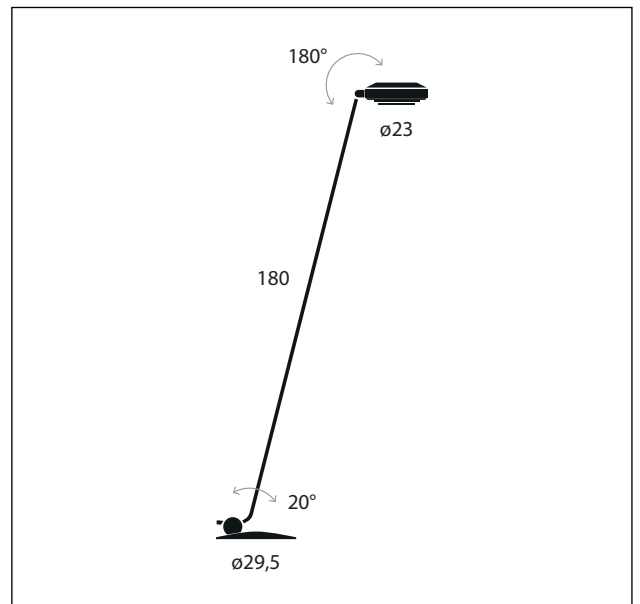

Elle 1

design Tommaso Cimini, 1984

release 2019, December

Floor lamp for direct and indirect lighting with single pivotable arm. The head can rotate 180° and is provided with a screen grid for glare control. Equipped with a foot on-off and dimmer switch.

Finishing

Standard

● Black soft touch
cod. 61L01STK27

○ Matt white
cod. 61L02OPK27

● Brushed nickel
cod. 61L44K27

Special

● Metallic bronze
cod. 61L29MTK27

All RAL coating and galvanic finishes available upon request

Light emission

- Light emission: diffuse
- Light direction: downlight, uplight
- Light source: 2 led boards
- Source flux: 3600 lm
- Emitted flux: 2280 lm
- Efficacy: 47,5 lm/W
- UGR: < 19
- CCT: 2700K
- CRI index: 97
- Lifetime: >55000h L80 @ 25°C

Electrical Facts

- Source power: 45 W
- Power absorption: 48 W
- Stand-by absorption: < 1 W
- Grid voltage: 100-240V AC/50-60 Hz (EU/UK plug equipped)
- Power supply: internal AC-DC converter provided
- Dimmability: on-wire foot dimmer switch
- Energy class: A++

Technical data

- Environment: indoor
- Placement: floor
- Net weight: 6,8 Kg
- Certifications: CE
- Suggested ambient T: 25°C
- Maximum ambient T: 40°C
- Insulation class: II
- Protection class: IP20

Packaging
cardboard box
211 x 33 x 13 (cm)
0,127 m³

Gross weight
9,3 Kg