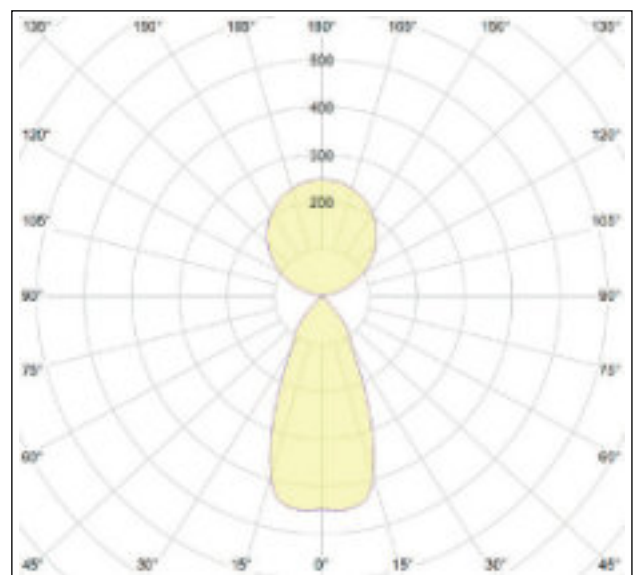

Elle 1

design Tommaso Cimini, 1984

release 2019, December

Floor lamp for direct and indirect lighting with single pivotable arm. The head can rotate 180° and is provided with a screen grid for glare control. Equipped with a foot on-off and dimmer switch.

Finishing

Standard

● Black soft touch
cod. 61L01STK27

○ Matt white
cod. 61L02OPK27

● Brushed nickel
cod. 61L44K27

Special

● Metallic bronze
cod. 61L29MTK27

All RAL coating and galvanic finishes available upon request

Light emission

- Light emission: diffuse
- Light direction: downlight, uplight
- Light source: 2 led boards
- Source flux: 3600 lm
- Emitted flux: 2280 lm
- Efficacy: 47,5 lm/W
- UGR: < 19
- CCT: 2700K
- CRI index: 97
- Lifetime: >55000h L80 @ 25°C

Electrical Facts

- Source power: 45 W
- Power absorption: 48 W
- Stand-by absorption: < 1 W
- Grid voltage: 100-240V AC/50-60 Hz (EU/UK plug equipped)
- Power supply: internal AC-DC converter provided
- Dimmability: on-wire foot dimmer switch
- Energy class: A++

Technical data

- Environment: indoor
- Placement: floor
- Net weight: 6,8 Kg
- Certifications: CE
- Suggested ambient T: 25°C
- Maximum ambient T: 40°C
- Insulation class: II
- Protection class: IP20

Packaging
cardboard box
211 x 33 x 13 (cm)
0,127 m³

Gross weight
9,3 Kg