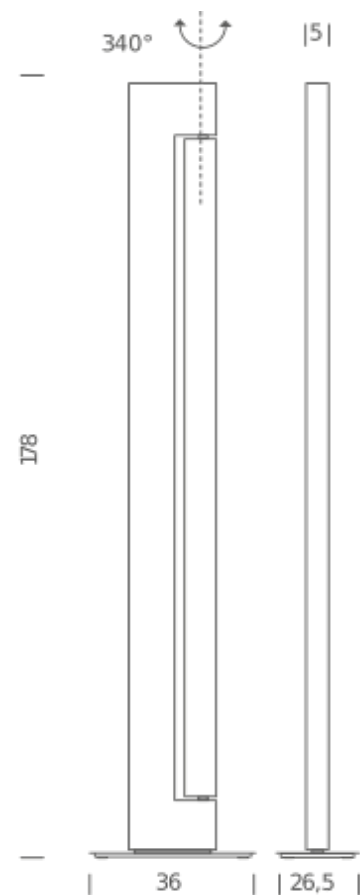

LED

LAMPING

Source	LED board + linear LED
Total power	23+40W
Emission	up and side vertical emission, indirect
Switching	double, dimmable (DALI on request)
Tension	230V
Color temperature	2700K/3000K
Luminous flux	1820+3060lm
Typ CRI	83
Energy class	A+
Materials	aluminium + PMMA
Notes	orientable diffuser, up and side emission, anthracite RAL7016, champagne RAL9007

Codes

ARA TWW 2B	white/white
ARA TWL 2B	white/polished
ARA TXL 2B	anthracite/polished
ARA TDL 2B	champagne/polished
ARA TXX 2B	anthracite/anthracite
ARA TML 2B	moka/polished

PACKAGE

Package 01	Dimension: 51x39x12 cm / Gross weight: 13 kg
Package 02	Dimension: 31x16x183 cm / Gross weight: 9 kg

Certificazioni

LED DTW

LAMPING

Source	LED board + linear LED
Total power	27+45W
Emission	up and side vertical emission, indirect
Switching	double, dimmable dim to warm on board
Tension	220-240V
Color temperature	from 2200K to 3000K
Luminous flux	2390lm + 3426lm
Typ CRI	83
Energy class	A+
Materials	aluminium + PMMA
Notes	orientable side diffuser, up and side emission, anthracite RAL7016, champagne RAL9007

Codes

ARA LWW 24
ARA LXX 24
ARA LDL 24
ARA LXL 24
ARA LML 24

Structure/Diffuser

white/white
anthracite/anthracite
champagne/polished
anthracite/polished
moka/polished

Certificazioni