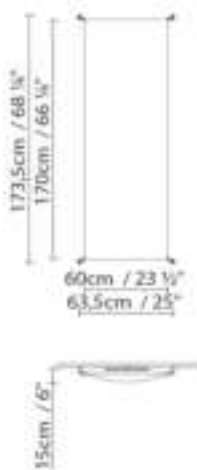

VEROCA 3 (G13)