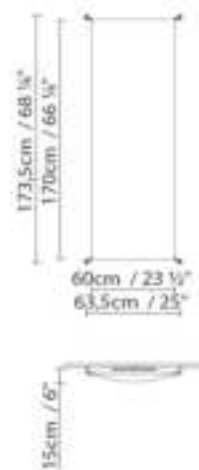

VEROCA 3 (G5)