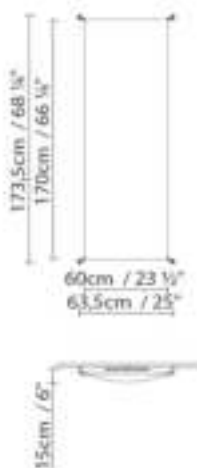

VEROCA 3 (G13)