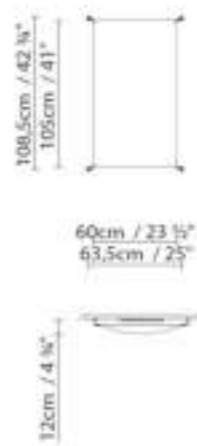

VEROCA 4 (G13)

VEROCA 4 (G5)

○ Matt Weiß ● Natural white

CODE	LEUCHE	LICHTQUELLE	DIM	 GLÜHBIRNE	
818410	VEROCA 1 CONVENTIONAL (G13) BODY+	Fluo. 6 x 36W (G13)		A	 
818410EE	VEROCA 1 ELECTRONIC (2G11) BODY+	Fluo. 6 x 55W (2G11)		A	 
818415	VEROCA 1 ELECTRONIC (G5) BODY+	Fluo. 6 x 28/54W (G5)		A+	 
818410DD	VEROCA 1 DIM (2G11) BODY+	Fluo. 6 x 55W (2G11)	PUSH/DALI	A	 
818415DD	VEROCA 1 DIM 1-10V (G5) BODY+	Fluo. 6 x 28/54W (G5)	1-10V	A+	13  
818416D	VEROCA 1 LED DIM PUSH-DALI BODY+	LED 6 x 21W 21216lm 450mA 3000K CRI≥90 230V	PUSH/DALI	A++	 LED 
818417	VEROCA 1 LED DIM PHASE CUT BODY+	LED 6 x 16W 15876lm 350mA 2700K CRI≥90 230V	PHASE CUT	A++	 LED 
818411	VEROCA 1 SHADE WHITE				
818412	VEROCA 1 SHADE NATURAL WHITE				