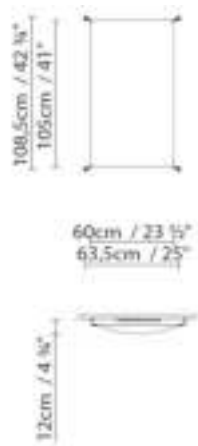

VEROCA 4 (G13)

VEROCA 4 (G5)

○ Matt Weiß ● Natural white

CODE	LEUCHE	LICHTQUELLE	DIM	 GLÜHBIRNE	
818410	VEROCA 1 CONVENTIONAL (G13) BODY+	Fluo. 6 x 36W (G13)		A	 
818410EE	VEROCA 1 ELECTRONIC (2G11) BODY+	Fluo. 6 x 55W (2G11)		A	 
818415	VEROCA 1 ELECTRONIC (G5) BODY+	Fluo. 6 x 28/54W (G5)		A+	 
818410DD	VEROCA 1 DIM (2G11) BODY+	Fluo. 6 x 55W (2G11)	PUSH/DALI	A	 
818415DD	VEROCA 1 DIM 1-10V (G5) BODY+	Fluo. 6 x 28/54W (G5)	1-10V	A+	13  
818416D	VEROCA 1 LED DIM PUSH-DALI BODY+	LED 6 x 21W 21216lm 450mA 3000K CRI≥90 230V	PUSH/DALI	A++	 LED 
818417	VEROCA 1 LED DIM PHASE CUT BODY+	LED 6 x 16W 15876lm 350mA 2700K CRI≥90 230V	PHASE CUT	A++	 LED 
818411	VEROCA 1 SHADE WHITE				
818412	VEROCA 1 SHADE NATURAL WHITE				