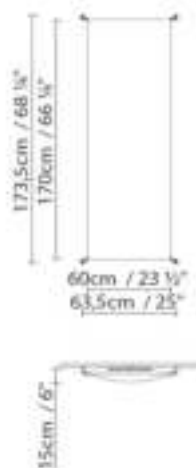

VEROCA 4 (G13)

VEROCA 4 (G5)

○ Matt Weiß ● Natural white

CODE	LEUCHE	LICHTQUELLE	DIM	 GLÜHBIRNE	
818410	VEROCA 1 CONVENTIONAL (G13) BODY+	Fluo. 6 x 36W (G13)		A	 
818410EE	VEROCA 1 ELECTRONIC (2G11) BODY+	Fluo. 6 x 55W (2G11)		A	 
818415	VEROCA 1 ELECTRONIC (G5) BODY+	Fluo. 6 x 28/54W (G5)		A+	 
818410DD	VEROCA 1 DIM (2G11) BODY+	Fluo. 6 x 55W (2G11)	PUSH/DALI	A	 
818415DD	VEROCA 1 DIM 1-10V (G5) BODY+	Fluo. 6 x 28/54W (G5)	1-10V	A+	13  
818416D	VEROCA 1 LED DIM PUSH-DALI BODY+	LED 6 x 21W 21216lm 450mA 3000K CRI≥90 230V	PUSH/DALI	A++	 LED 
818417	VEROCA 1 LED DIM PHASE CUT BODY+	LED 6 x 16W 15876lm 350mA 2700K CRI≥90 230V	PHASE CUT	A++	 LED 
818411	VEROCA 1 SHADE WHITE				
818412	VEROCA 1 SHADE NATURAL WHITE				