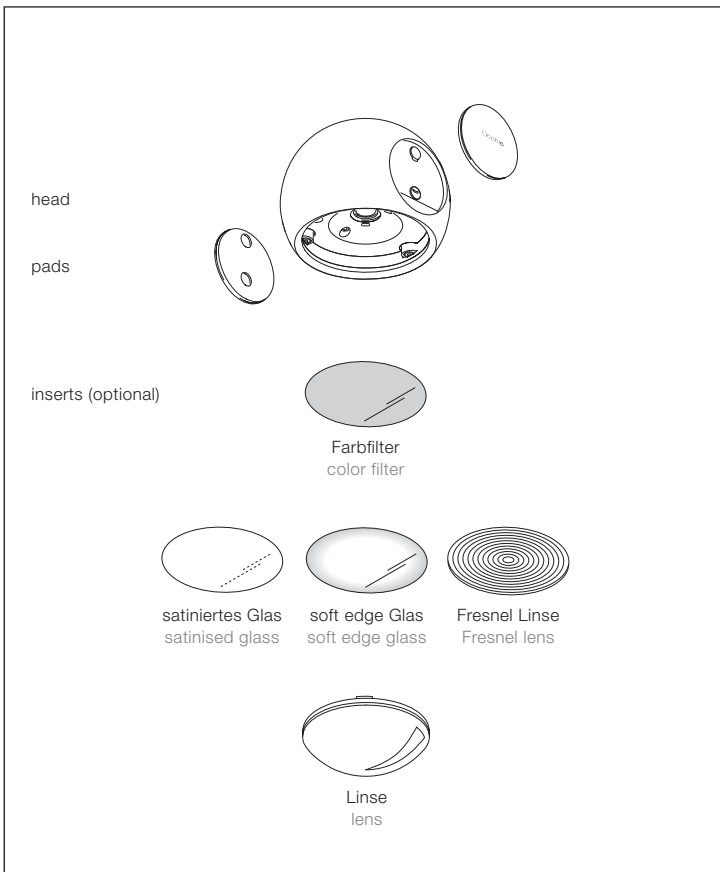

3d head
io
Montageanleitung
Mounting instructions

Occhio

Montage head
mounting the head

pads einsetzen
mounting the pads

pads entnehmen
removing the pads

Linse einsetzen
mounting the lens

Linse entnehmen
removing the lens

head anbringen
mounting the head

head abnehmen
removing the head

Occhio

3d head io

Bedienungsanleitung
Operating instructions

head auf SENSOR einstellen
setting the head to SENSOR

Bedienung »touchless control«
»touchless control« operation

Technical data

Technical data luminaire

Product designation	Occhio 3d head io
Dimensions	head ø 100 mm, connect. angle: 22.5° / 45°
Safety class	3
Supply voltage	48V DC, min. 22W
Power supply unit	remote
Dimming	using the head / suitable power supply unit
Materials luminaire	aluminium, chrome-plated, painted or anodised steel, plastic
Materials inserts	glass, optical plastic
LED power	18W
Permitted operating conditions	max. 30°C, for indoor use only
Test symbols	IP 20 CE