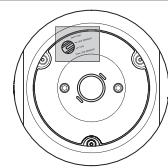

head anbringen
mounting the head

head abnehmen
removing the head

Occhio

3d head io

Bedienungsanleitung
Operating instructions

head auf SENSOR einstellen
setting the head to SENSOR

Bedienung »touchless control«
»touchless control« operation

Technische Daten

Technische Daten Leuchte

Artikelbezeichnung	Occhio 3d head io
Abmessungen	head ø 100 mm, Anschlusswinkel: 22,5° / 45°
Schutzklasse	3
Betriebsspannung	48V DC, mind. 22W
Vorschaltgerät	extern
Dimmung	mittels head / geeignetem Vorschaltgerät
Material Leuchte	Aluminium, Stahl verchromt, lackiert oder eloxiert, Kunststoff
Material Inserts	Glas, optischer Kunststoff
LED Leistung	18W
Zulässige Betriebsbedingung	max. 30°C nur im Innenbereich betreiben
Prüfzeichen	IP 20 CE

Technical data

Technical data luminaire

Product designation	Occhio 3d head io
Dimensions	head ø 100 mm, connect. angle: 22.5° / 45°
Safety class	3
Supply voltage	48V DC, min. 22W
Power supply unit	remote
Dimming	using the head / suitable power supply unit
Materials luminaire	aluminium, chrome-plated, painted or anodised steel, plastic
Materials inserts	glass, optical plastic
LED power	18W
Permitted operating conditions	max. 30°C, for indoor use only
Test symbols	IP 20 CE

Technical data luminaire

Product designation	Occhio Sento tavolo
Dimensions	head dia. 123mm, base dia. 270mm, H20mm length 1250 / 1600mm
Head turning range	head: 360° without stop base: 360° without stop (fixable)
Safety class	2
Connection	230 V AC, 50 Hz
Power supply unit	plug-in power supply unit
Dimming	at the head
Material	Luminaire: Aluminium, steel chromepla- ted, painted or anodised, plastic Inserts: Glass, optical plastic
Light source	Occhio LED
LED power	max. 18W
Permitted operating conditions	max. 30°C for indoor use only
Test symbols	IP 20   
Disposal	Dispose of at the local waste disposal site. The power supply unit and the head are recyclable. Do not dispose of with household waste. 