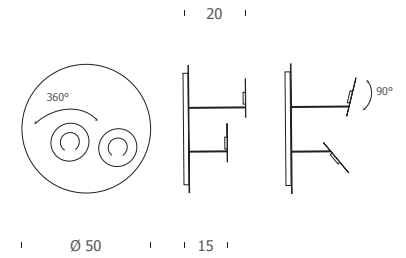

PAPERERA parete

Wall lamp
in polished steel Ø cm 50X20

Spread cm 20

Weight kg 3,9

2 led module
16W - max 230V
3600 Lm emitted
3000°K - CRI>85
Dimmble

2700°K on request

AVAILABLE FINISHING COMBINATIONS

	embossed white	embossed black	metallic anthracite	coffee	purple red	silver leaf	gold leaf	copper leaf	bronze leaf
BASE									
DISC									