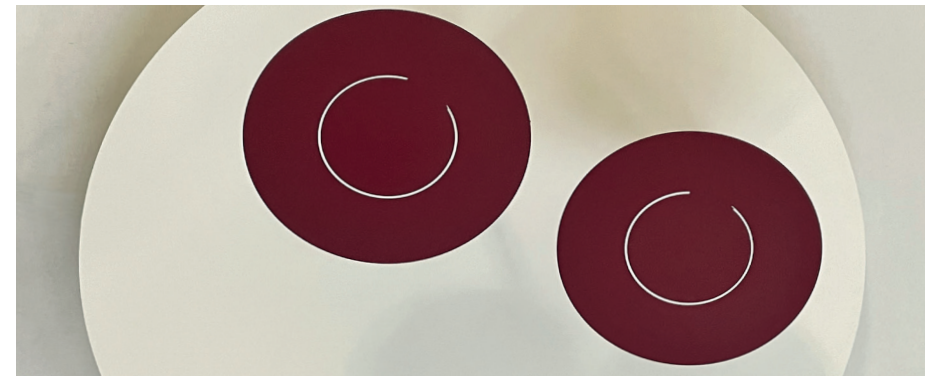

PAPERERA parete

Wall lamp
in polished steel Ø cm 50X20

Spread cm 20

Weight kg 3,9

2 led module
16W - max 230V
3600 Lm emitted
3000°K - CRI>85
Dimmble

2700°K on request

AVAILABLE FINISHING COMBINATIONS

	embossed white	embossed black	metallic anthracite	coffee	purple red	silver leaf	gold leaf	copper leaf	bronze leaf
BASE									
DISC									