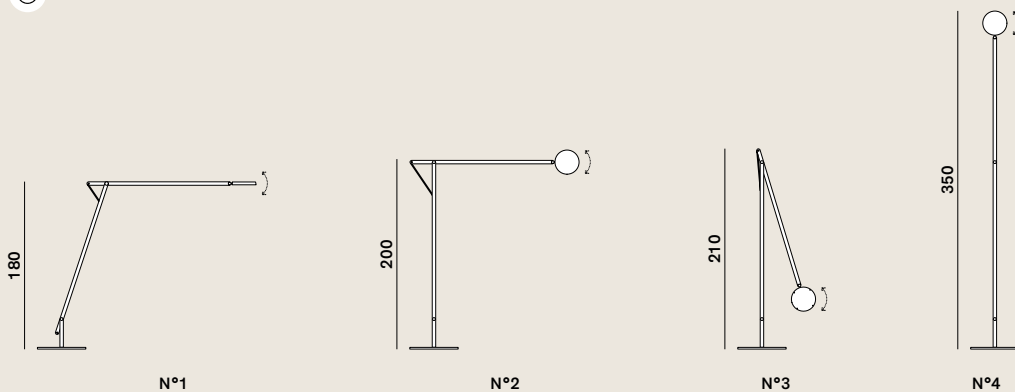

Rotaliana

String: Floor

cod: XL

Light Source	MID POWER LED
Power	43 Watt
Kelvin	2.700
Dimmer	touch
Lumen	3.100
CRI	90

Class **A / A+ / A++**

Examples of configuration

Catalogue

String colour