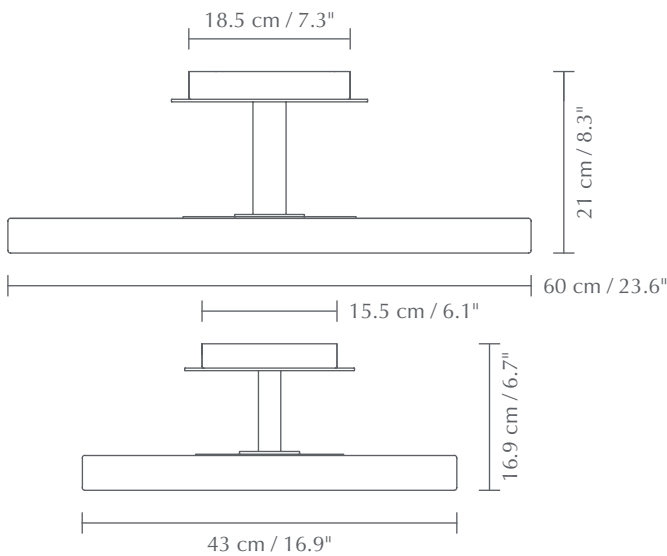

ASTERIA UP

Designed by Søren Ravn Christensen

Colour variations

Surface mounted lamp

TESTS & CERTIFICATIONS
CE (for indoor use), IP2X, cETLus certified

DIMENSIONS
Ø: 60 cm / 23.6" Ø: 43 cm / 16.9"
H: 21 cm / 8.3" H: 16.9 cm / 6.7"

MATERIAL
Steel, aluminium and PMMA
Metal canopy

WARRANTY
10 years warranty against manufacturer defects

LIGHT SOURCE
Asteria Up large:
EU: 37W LED panel incl. ambient top light. 3000 K
2300 lumen. CRI 82. 25000 H

PACKAGING (L x W x H)
Large: 84 x 65.1 x 8.5 cm / 33.1 x 25.6 x 3.3"
Medium: 67.1 x 46.9 x 8.1 cm / 26.4 x 18.5 x 3.2"

ASSEMBLY TIME
10 min - video guide at umage.com

MEDIA KIT
Photos and press material
Download at umage.presscloud.com