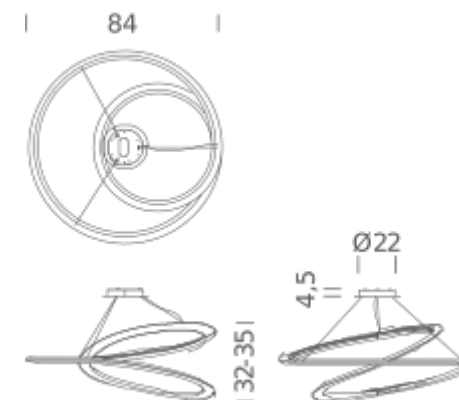

durchgehende Linie wird in einem dreidimensionalen Verfahren aus

extrudiertem Aluminium hergestellt, das auf dem geometrischen

Prinzip des Möbius-Streifens basiert.

DOWNLIGHT 2700K

LAMPING

Source	Linear LED
Total power	77W
Emission	diffused downlight
Switching	dimmable 1-10V
Tension	110/240V
Color temperature	2700K
Luminous flux	4000lm
Typ CRI	85
Energy class	A+
Materials	aluminium + PC
Notes	adjustable cable length from 2,5m to 0,4m, DALI version on request
Net lamp weight	6 kg

LAMPING

Source	Linear LED
Total power	77W
Emission	diffused downlight
Switching	dimmable 1-10V
Tension	110/240V
Color temperature	3000K
Luminous flux	4000lm
Typ CRI	85
Energy class	A+
Materials	aluminium + PC
Notes	adjustable cable length from 2,5m to 0,4m, DALI version on request
Net lamp weight	6 kg

Codes

KEM LWW 52
KEM LNN 52
KEM LOW 52

Structure

white
black
gold painted

PACKAGE

Package 01

Dimension: 90x90x45 cm / Gross weight: 11 kg

Certificazioni

UPLIGHT 2700K

LAMPING

Source	Linear LED
Total power	77W
Emission	diffused uplight
Switching	dimmable 1-10V
Tension	110/240V
Color temperature	2700K
Luminous flux	4000lm
Typ CRI	85
Energy class	A+
Materials	aluminium + PC
Notes	adjustable cable length from 2,5m to 0,4m, DALI version on request
Net lamp weight	6 kg