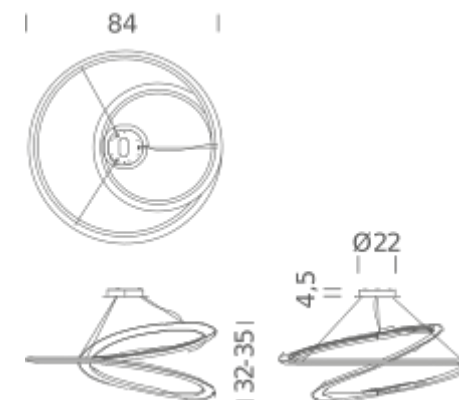

LAMPING

Source	Linear LED
Total power	77W
Emission	diffused downlight
Switching	dimmable 1-10V
Tension	110/240V
Color temperature	3000K
Luminous flux	4000lm
Typ CRI	85
Energy class	A+
Materials	aluminium + PC
Notes	adjustable cable length from 2,5m to 0,4m, DALI version on request
Net lamp weight	6 kg

UPLIGHT 2700K

LAMPING

Source	Linear LED
Total power	77W
Emission	diffused uplight
Switching	dimmable 1-10V
Tension	110/240V
Color temperature	2700K
Luminous flux	4000lm
Typ CRI	85
Energy class	A+
Materials	aluminium + PC
Notes	adjustable cable length from 2,5m to 0,4m, DALI version on request
Net lamp weight	6 kg

Codes

KEM LWW 53
KEM LNN 53
KEM LOW 53

Structure

white
black
gold painted

PACKAGE

Package 01 Dimension: 90x90x45 cm / Gross weight: 11 kg

Certificazioni

UPLIGHT 3000K

LAMPING

Source	Linear LED
Total power	77W
Emission	diffused uplight
Switching	dimmable 1-10V
Tension	110/240V
Color temperature	3000K
Luminous flux	4000lm
Typ CRI	85
Energy class	A+
Materials	aluminium + PC
Notes	adjustable cable length from 2,5m to 0,4m, DALI version on request
Net lamp weight	6 kg