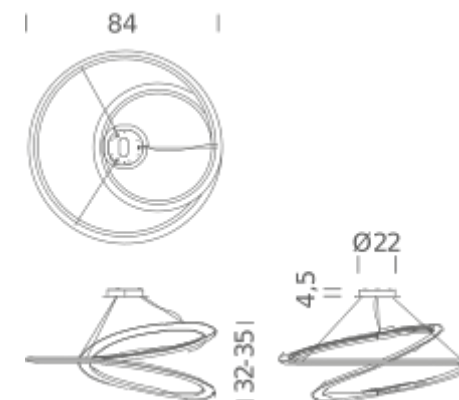

durchgehende Linie wird in einem dreidimensionalen Verfahren aus

extrudiertem Aluminium hergestellt, das auf dem geometrischen

Prinzip des Möbius-Streifens basiert.

DOWNLIGHT 2700K

LAMPING

Source	Linear LED
Total power	77W
Emission	diffused downlight
Switching	dimmable 1-10V
Tension	110/240V
Color temperature	2700K
Luminous flux	4000lm
Typ CRI	85
Energy class	A+
Materials	aluminium + PC
Notes	adjustable cable length from 2,5m to 0,4m, DALI version on request
Net lamp weight	6 kg

Codes

KEM LWW 54
KEM LNN 54
KEM LOW 54

Structure

white
black
gold painted

PACKAGE

Package 01 Dimension: 90x90x45 cm / Gross weight: 11 kg

Certificazioni

DOWNLIGHT 3000K

LAMPING

Source	Linear LED
Total power	77W
Emission	diffused downlight
Switching	dimmable 1-10V
Tension	110/240V
Color temperature	3000K
Luminous flux	4000lm
Typ CRI	85
Energy class	A+
Materials	aluminium + PC
Notes	adjustable cable length from 2,5m to 0,4m, DALI version on request
Net lamp weight	6 kg

Codes

KEM LWW 52
KEM LNN 52
KEM LOW 52

Structure

white
black
gold painted

PACKAGE

Package 01

Dimension: 90x90x45 cm / Gross weight: 11 kg

Certificazioni