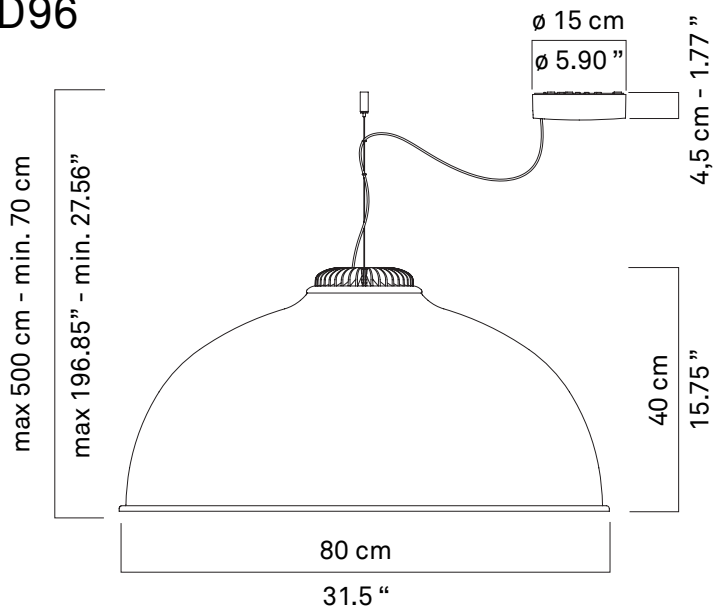

FAREL

design Diego Sferrazza

**LUCE
PLAN**

D96

D96

D96

kg 4,2 kg

lb 9,26 lb

1D960C0000A2
 1D960C0000A3
 1D960C0000B2
 1D960C0000E2

x1

1D960/1D0001
 1D960/1D0020
 1D960/1D0030

x1

x1

x1

x1

x1

x1

x5

1 | 1.1

1.2

1.3

1.4

1.5

1.6

1.7

1.8

1.9

2 | 2.1

2.2

2.3

2.4

2.5