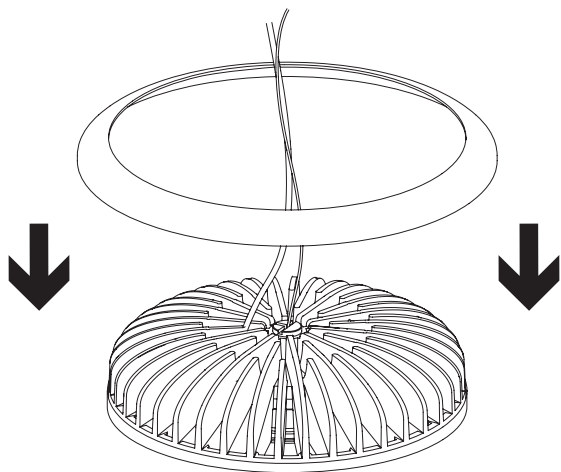

FAREL

design Diego Sferrazza

**LUCE
PLAN**

D96

D96

D96

kg 4,2 kg

lb 9,26 lb

1D960C0000A2
 1D960C0000A3
 1D960C0000B2
 1D960C0000E2

x1

1D960/1D0001
 1D960/1D0020
 1D960/1D0030

x1

x1

x1

x1

x1

x1

x5

1 | 1.1

1.2

1.3

1.4

1.5

1.6

1.7

1.8

1.9

2 | 2.1

2.2

2.3

2.4

2.5