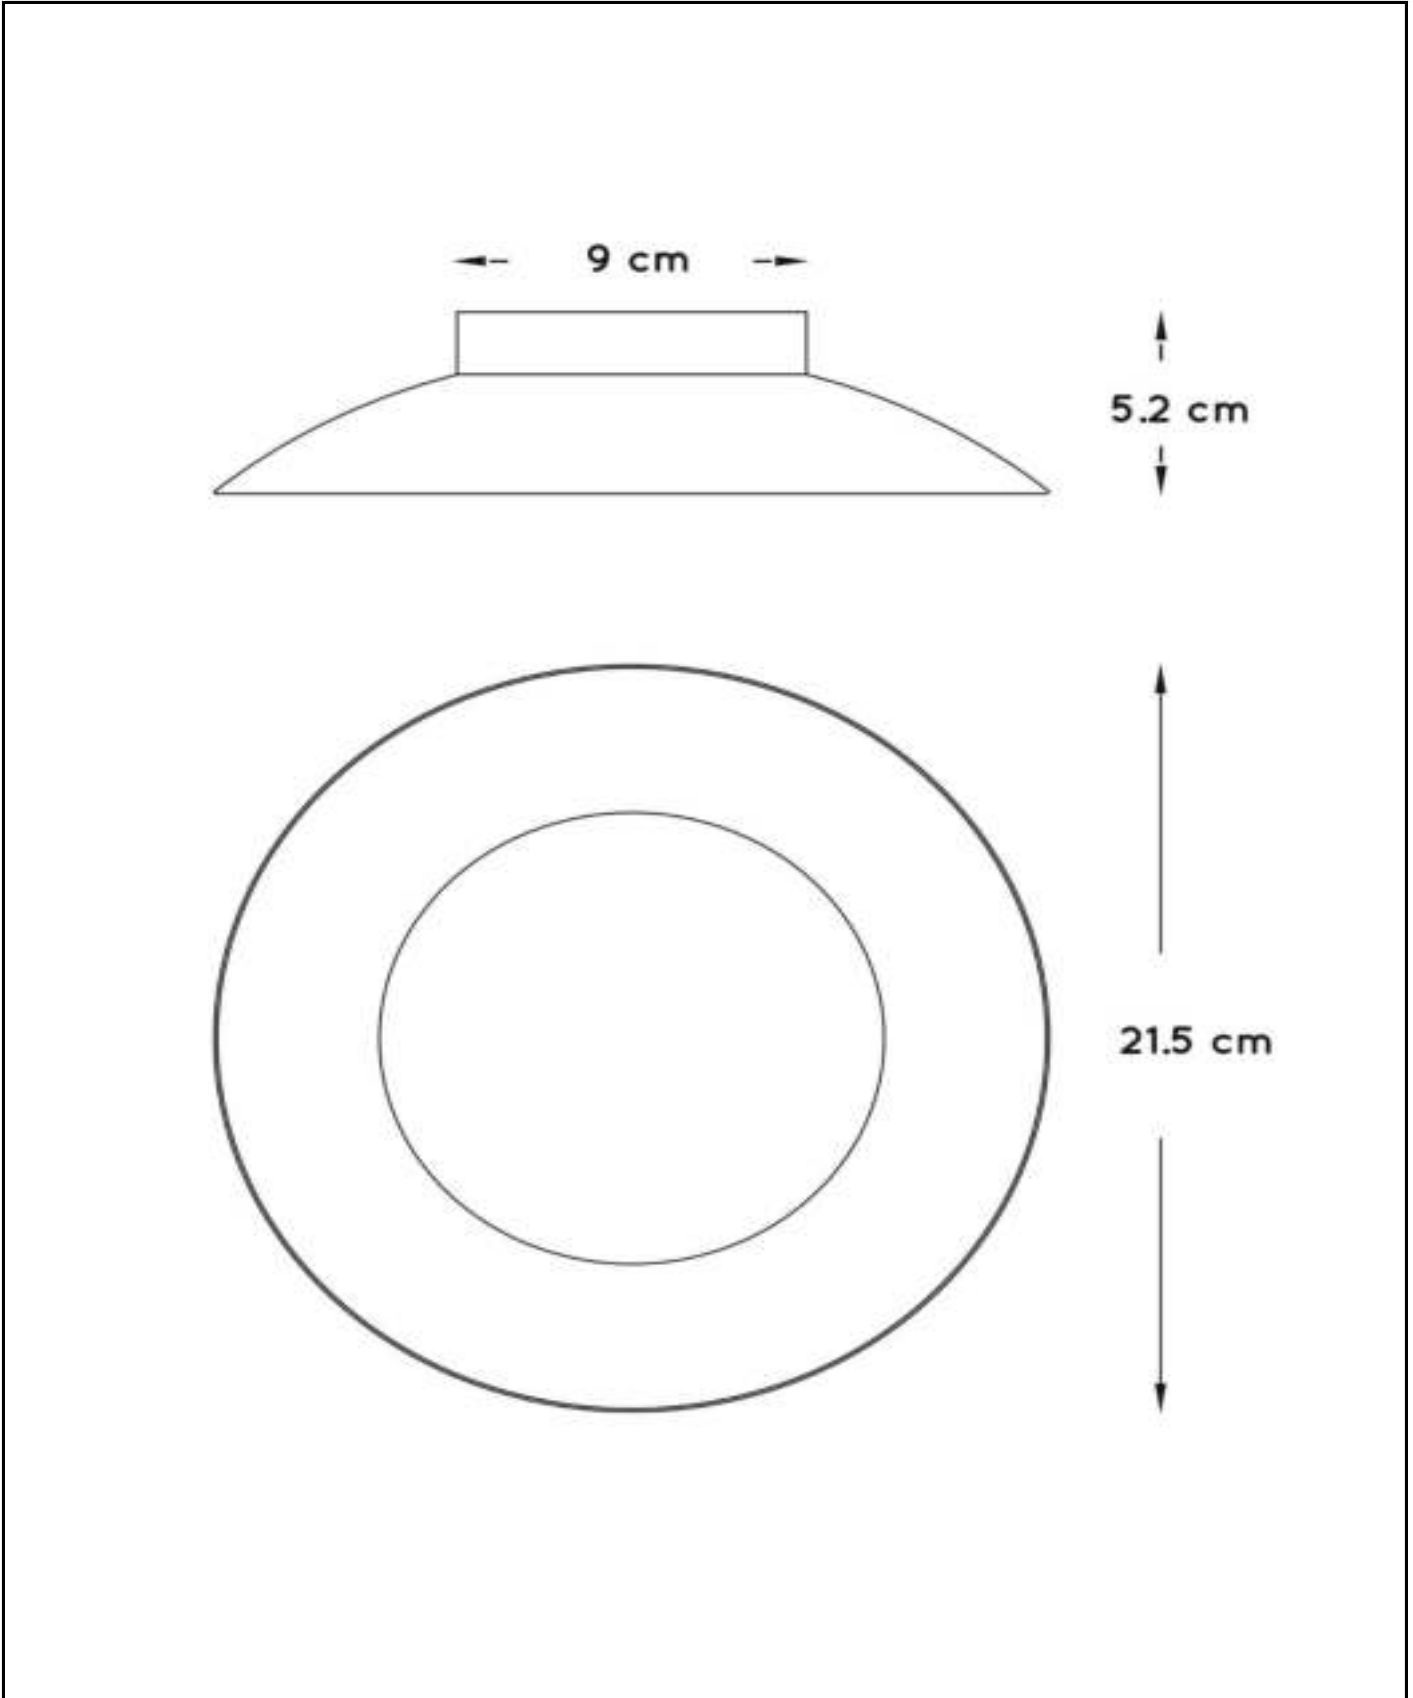

FOSKAL

Item number: 79177/06/30
EAN code: 54 112 1279 1498

For more specifications or dimensions of this product please visit www.lucide.com