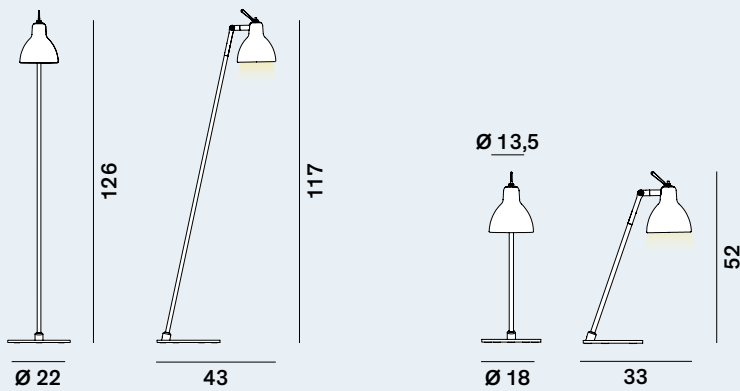

Luxy: Floor / Table

cod: F0 Glam, T0 Glam

Light Source

E14 LED

Ø 13,5

Luxy: Ceiling-Wall / Ceiling / Suspension

cod: H0 Glam, H5 Glam

Light Source

E14 LED

Ø 10

Ø 13,5

Ø 7,8

Ø 13,5

pag 264

H5

Ø 10

Ø 13,5

Catalogue

31

Black
Metallic

Diffuser (glass)

001

White
(glossy)

011

Gold
(glossy)

012

Copper
(glossy)

013

Smoky
(glossy)

Coloured cable (H5)

N

Black