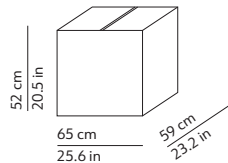

CODES AND DIMENSIONS / CODICI E DIMENSIONI

011890BIEU

PACKAGING / IMBALLO

Volume: 0.199 m³ / 7.042 ft³
Gross weight: 7.92 kg / 17.42 lbs

MATERIALS AND FINISHINGS / MATERIALI E FINITURE

DIFFUSER / DIFFUSORE