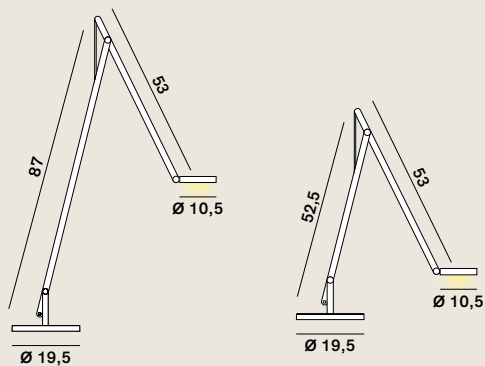

String: Floor / Table

cod: F1, T1

Light Source	MID POWER LED
Power	9 Watt
Kelvin	2.700
Dimmer	push button
Lumen	700
CRI	90

Class **A / A+ / A++**

String: Ceiling / Wall

cod: W1, W0, H0

Light Source	MID POWER LED
Power	9 Watt
Kelvin	2.700
Dimmer	push button
Lumen	700
CRI	90