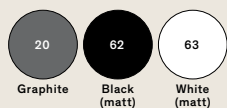

String: Floor / Table

cod: F1, T1

Light Source	MID POWER LED
Power	9 Watt
Kelvin	2.700
Dimmer	push button
Lumen	700
CRI	90

Class **A / A+ / A++**

String: Ceiling / Wall

cod: W1, W0, H0

Light Source	MID POWER LED
Power	9 Watt
Kelvin	2.700
Dimmer	push button
Lumen	700
CRI	90

Class **A / A+ / A++**

Catalogue

Satin Collection (upon request)

String colour

Your favourite Colour:

- RAL
- Pantone
- NCS