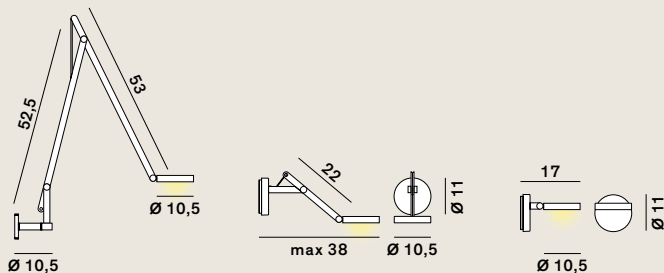

String: Floor / Table

cod: F1, T1

Light Source	MID POWER LED
Power	9 Watt
Kelvin	2.700
Dimmer	push button
Lumen	700
CRI	90

Class **A / A+ / A++**

String: Ceiling / Wall

cod: W1, W0, H0

Light Source	MID POWER LED
Power	9 Watt
Kelvin	2.700
Dimmer	push button
Lumen	700
CRI	90