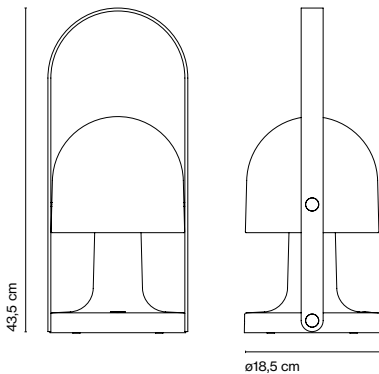

FollowMe Plus **Inma Bermúdez**

marset

FollowMe Plus

FollowMe Plus
 LED 5W 2700K
 Light source 478lm
 Luminaire 290lm
 (included)

White-Oak

Battery life:
 5 hours in peak power
 10 hours in half power
 20 hours in a quarter power

Battery charging time: 10h.

Watch the video info@marset.com
www.marset.com

Rocking opal diffuser and white matte polycarbonate body. Plywood handle with natural oak veneer, brass switch and construction details. Five hours of battery life at peak performance.