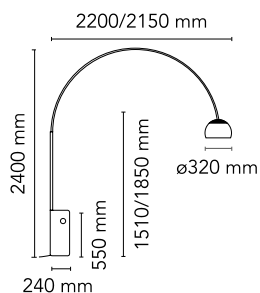

Electrical

Insulation class	II	Plug Type	Type C
Frequency (Hz)	50/60	Charging Min Time	No
Main Voltage (Vac)	220-250		
Batteries Inside	No		
Cord length (mm)	2700		

Physical

Colour	Steel
Net weight (kg)	63.4
Gross weight (kg)	139.8
IP	20
IP external	20