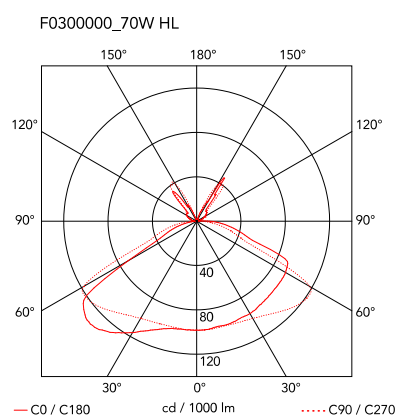

Electrical

Insulation class	II	Plug Type	Type C
Frequency (Hz)	50/60	Charging Min Time	No
Main Voltage (Vac)	220-250		
Batteries Inside	No		
Cord length (mm)	2700		

Physical

Colour	Steel
Net weight (kg)	63.4
Gross weight (kg)	139.8
IP	20
IP external	20