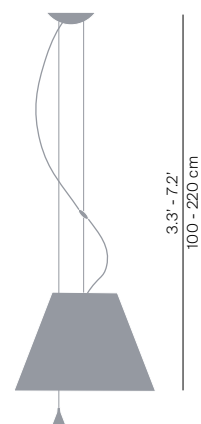

COSTANZA

design Paolo Rizzato

**LUCE
PLAN**

Type:	Suspension		
Light source:	D13 s.	20/23W FB E27 105W HSGSA E27 LED E27	EEL: A EEL: D EEL: A++ / A+ / A
	D13 sa.s.	105W HSGSA E27 LED filament E27	EEL: D EEL: A++ / A+ / A
Product use:	Indoor		
Materials:	Aluminium body, interchangeable polycarbonate silkscreened shade, steel counterweight (only for up and down version D13 sa.s.)		
Colors:	Structure in alu Shade in white, comfort green, edgy pink, mistic white, soft skin, shaded stone, primary red, liquorice black, petroleum blue, smart yellow, concrete grey		
Description:	Elegant and light, this lamp emits a pleasant warm light through a silk/screened polycarbonate shade. The lamp's height may be adjusted by means of a characteristic stainless steel counterweight.		
Insulation class:			
Awards:	Concours de la Creation Artistique SIL/Paris, Lampe d'Argent, 1988		
Reference code:	Structure		
	D13 s.	1D13NS000020	alu
	D13 sa.s.	1D13NSA20020	alu
	Shade		
	D13/1/4	1D13001NT002	white
	Mezzo Tono collection		
	D13/1/2	9D1301511737	comfort green
		9D1301511724	edgy pink
		9D1301511734	mistic white
		9D1301511738	soft skin
		9D1301511739	shaded stone
	Radieuse collection		
	D13/1/2	9D1301511708	primary red
		9D1301511701	liquorice black
		9D1301511736	petroleum blue
		9D1301511706	smart yellow
		9D1301511705	concrete grey

D13 s.

weight 0,78 kg

D13 sa.s.

weight 0,96 Kg
ceiling rose ø11,6cm - h. 3 cm

NEW COLOUR COLLECTIONS

MEZZO TONO

SOFT SKIN
CIPRIA
PUDER
ROSE PÂLE
ROSA PÁLIDO

COMFORT GREEN
VERDE ALCHIMIA
SEEGRÜN
VERT D'EAU
VERDE AGUA