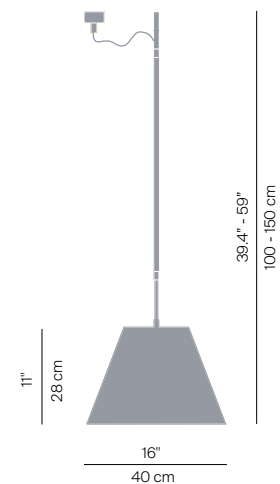

COSTANZA

design Paolo Rizzato

**LUCE
PLAN**

Type:	Suspension		
Light source:	D13 s.	20/23W FB E27 105W HSGSA E27 LED E27	EEL: A EEL: D EEL: A++ / A+ / A
	D13 sa.s.	105W HSGSA E27 LED filament E27	EEL: D EEL: A++ / A+ / A
Product use:	Indoor		
Materials:	Aluminium body, interchangeable polycarbonate silkscreened shade, steel counterweight (only for up and down version D13 sa.s.)		
Colors:	Structure in alu Shade in white, comfort green, edgy pink, mistic white, soft skin, shaded stone, primary red, liquorice black, petroleum blue, smart yellow, concrete grey		
Description:	Elegant and light, this lamp emits a pleasant warm light through a silk/screened polycarbonate shade. The lamp's height may be adjusted by means of a characteristic stainless steel counterweight.		
Insulation class:			
Awards:	Concours de la Creation Artistique SIL/Paris, Lampe d'Argent, 1988		
Reference code:	Structure		
	D13 s.	1D13NS000020	alu
	D13 sa.s.	1D13NSA20020	alu
	Shade		
	D13/1/4	1D13001NT002	white
	Mezzo Tono collection		
	D13/1/2	9D1301511737	comfort green
		9D1301511724	edgy pink
		9D1301511734	mistic white
		9D1301511738	soft skin
		9D1301511739	shaded stone
	Radieuse collection		
	D13/1/2	9D1301511708	primary red
		9D1301511701	liquorice black
		9D1301511736	petroleum blue
		9D1301511706	smart yellow
		9D1301511705	concrete grey

D13 s.

weight 0,78 kg

D13 sa.s.

weight 0,96 Kg
ceiling rose ø11,6cm - h. 3 cm

NEW COLOUR COLLECTIONS

MEZZO TONO

SOFT SKIN
CIPRIA
PUDER
ROSE PÂLE
ROSA PÁLIDO

COMFORT GREEN
VERDE ALCHIMIA
SEEGRÜN
VERT D'EAU
VERDE AGUA